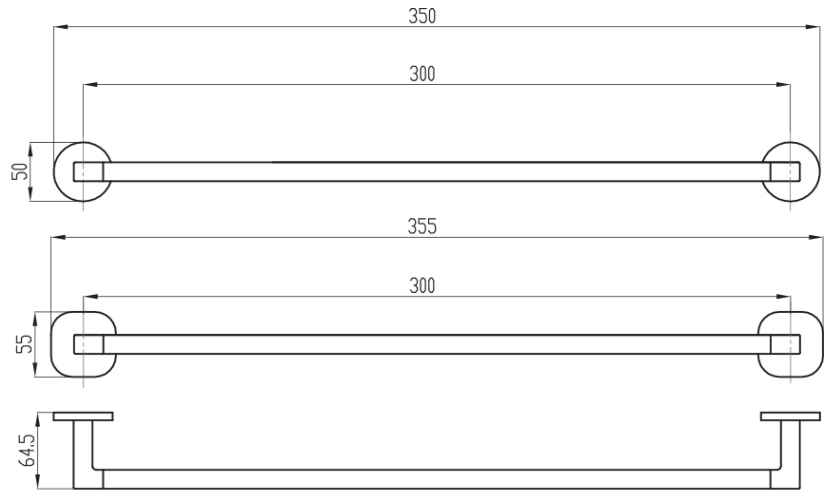

## Technical Specification

*Note: All dimensions are in millimetres and are subject to normal manufacturing variations. Always use the physical product measurements for cut-outs and rough-ins as the technical details shown may differ from the actual product. Use acetic cured silicone sealant. Do not use epoxy type adhesives. Clean with damp cloth. Do not use abrasive cleaners, liquids or pastes.*