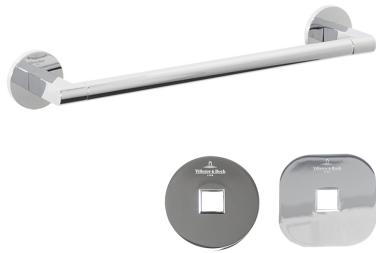

# Architectura 300mm Towel Rail

## Product Image

Includes Round & Soft Square Flanges