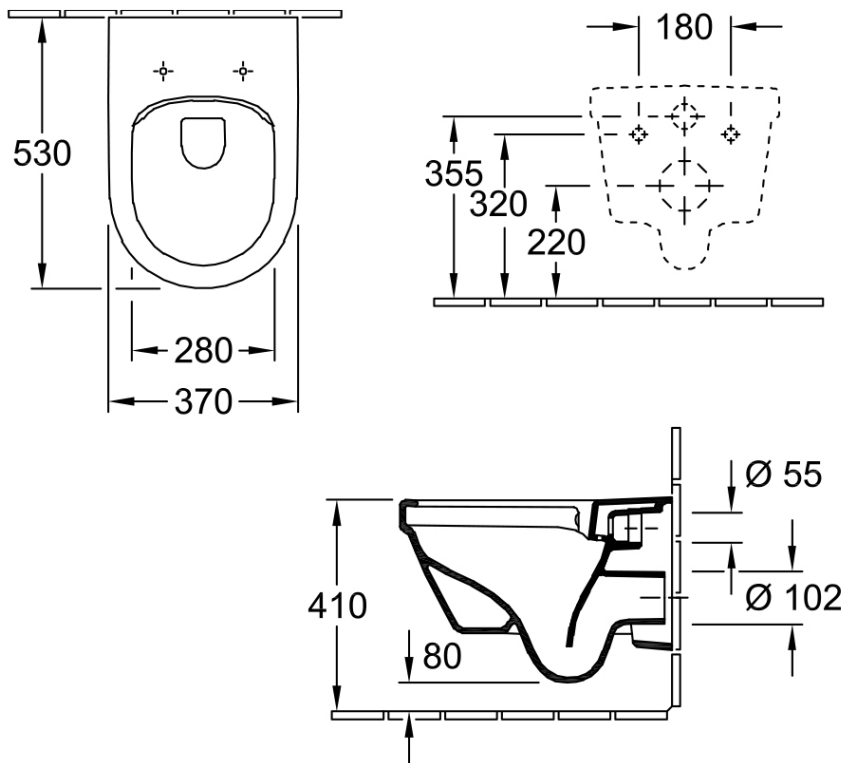

Additional Notes

- DirectFlush
- Fully Smooth Sided
- Slim Soft Close Seat
- CeramicPlus Easy Clean Finish

*Please visit argentaust.com.au/warranty to view the full warranty

Note: All dimensions are in millimetres and are subject to normal manufacturing variations. Always use the physical product measurements for cut-outs and rough-ins as the technical details shown may differ from the actual product. Use acetic cured silicone sealant. Do not use epoxy type adhesives. Clean with damp cloth. Do not use abrasive cleaners, liquids or pastes.