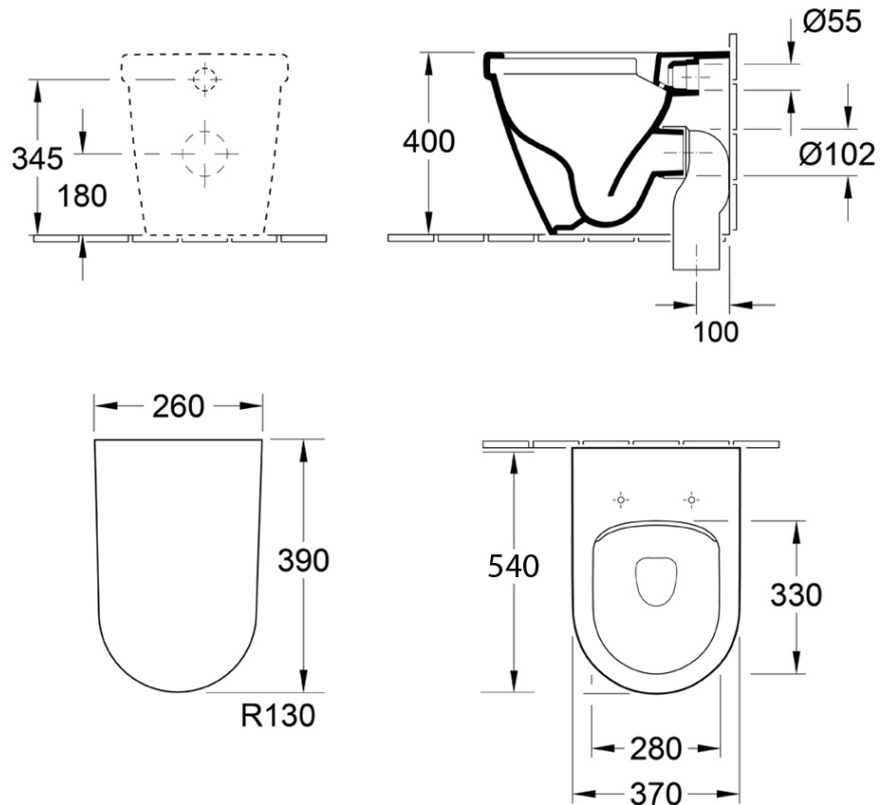

Architectura 2.0 DirectFlush Wall Faced Toilet

Product Image

With - Slim Seat

With - Standard Seat

Product Details

Code:	5690R101L4DB
Brand:	Villeroy & Boch
Range:	Architectura 2.0
Warranty:	10 Years*
Product Width:	370 mm
Product Depth:	540 mm
WELS:	4 Star 3.5 LPM, Reg #: L05245

Additional Features

Parts Included

- Pan & Seat
- Cistern
- E100 or E200 Flush Plate

Additional Notes

- Villeroy & Boch Direct Flush Rimless Technology
- Slim Soft Close Seat

Installation Instructions

- * S trap set out 100mm
- * Set out of 150mm can be achieved with B8080 Vario bend

Technical Specification

*Please visit argentaust.com.au/warranty to view the full warranty

Note: All dimensions are in millimetres and are subject to normal manufacturing variations. Always use the physical product measurements for cut-outs and rough-ins as the technical details shown may differ from the actual product. Use acetic cured silicone sealant. Do not use epoxy type adhesives. Clean with damp cloth. Do not use abrasive cleaners, liquids or pastes.