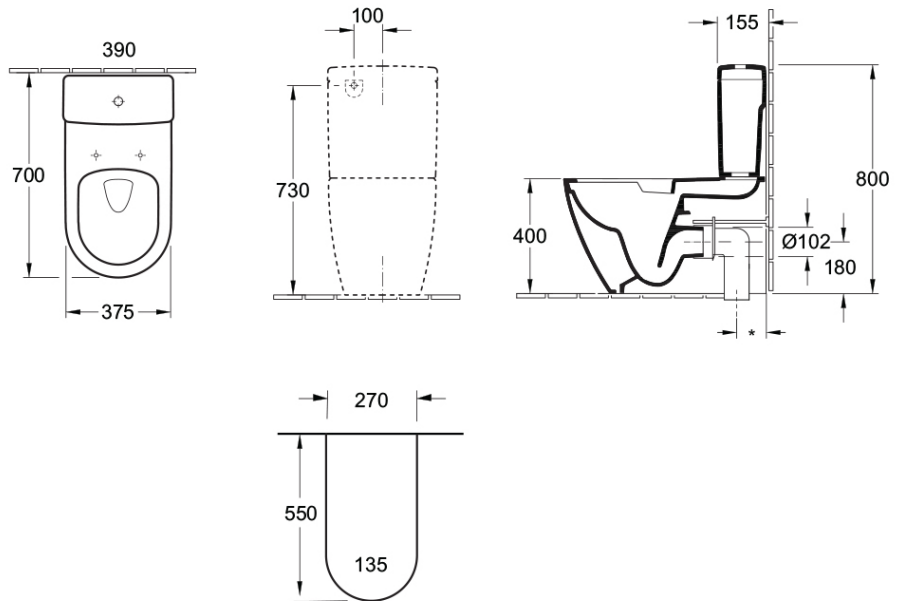

Architectura 2.0 DirectFlush BTW Toilet

S Trap | CeramicPlus

Product Image

Product Details

Code: 5691R1R1S4DB
Brand: Villeroy & Boch
Range: Architectura 2.0
Warranty: 10 Years*
Product Width: 390 mm
Product Depth: 700 mm
WELS: 4 Star 3.5 LPM, Reg #: L05242

Additional Features

Technical Specification

Required Product

Recommended Products

Style Matched Villeroy & Boch basin, Optional ColourChoice White Flush Button

Additional Notes

- DirectFlush Rimless technology
- Soft Close Seat
- CeramicPlus EasyClean Finish

Installation Instructions

- * S Trap Rec set out = 140mm
- * variable from 110 - 200mm
- * Optinal S Trap set out Use B8080 vario Bend (200 - 290mm)

*Please visit argentaust.com.au/warranty to view the full warranty

Note: All dimensions are in millimetres and are subject to normal manufacturing variations. Always use the physical product measurements for cut-outs and rough-ins as the technical details shown may differ from the actual product. Use acetic cured silicone sealant. Do not use epoxy type adhesives. Clean with damp cloth. Do not use abrasive cleaners, liquids or pastes.