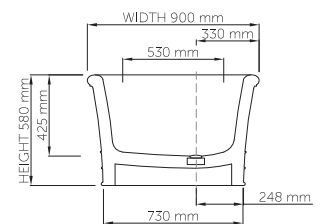

wide-edge

Price: \$ 7,760.00
 Size (l) x (w) x (h): 1795mm x 900mm x 580mm
 Waste to floor: 155mm
 Water capacity: 300 L
 Overflow: No overflow
 Material: DADOquartz®
 Finish: Matte / Satin

Base dimensions: 1630mm x 730mm
 Edge width: 82.5mm
 Waste diameter: 50mm - fits Bespoke 40mm plug
 Weight: 120kg
Shipping information
 Packing dimensions: 1850mm x 940mm x 750mm
 Shipping mass: 170kg