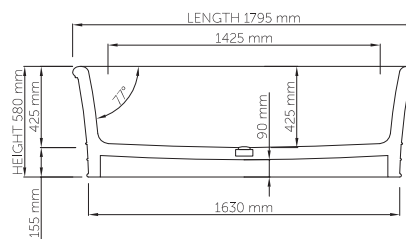

wide-edge

Price: \$ 7,760.00
 Size (l) x (w) x (h): 1795mm x 900mm x 580mm
 Waste to floor: 155mm
 Water capacity: 300 L
 Overflow: No overflow
 Material: DADOquartz®
 Finish: Matte / Satin

Base dimensions: 1630mm x 730mm
 Edge width: 82.5mm
 Waste diameter: 50mm - fits Bespoke 40mm plug
 Weight: 120kg
Shipping information
 Packing dimensions: 1850mm x 940mm x 750mm
 Shipping mass: 170kg