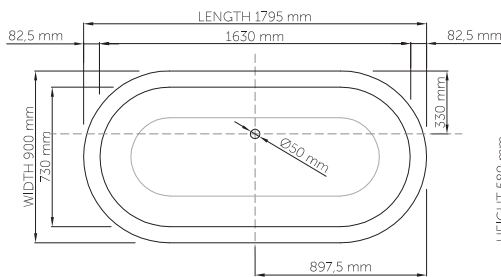

wide-edge

Price: \$ 7,760.00
 Size (l) x (w) x (h): 1795mm x 900mm x 580mm
 Waste to floor: 155mm
 Water capacity: 300 L
 Overflow: No overflow
 Material: DADOquartz®
 Finish: Matte / Satin

Base dimensions: 1630mm x 730mm
 Edge width: 82.5mm
 Waste diameter: 50mm - fits Bespoke 40mm plug
 Weight: 120kg
Shipping information
 Packing dimensions: 1850mm x 940mm x 750mm
 Shipping mass: 170kg