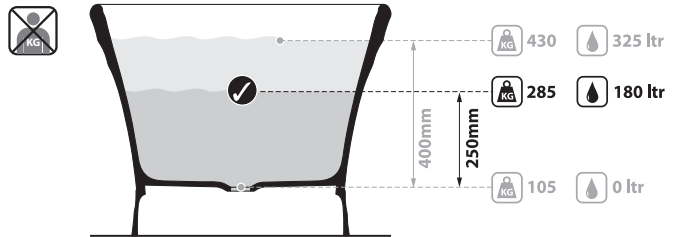

**Note:** All baths in Australia come standard **without** an overflow.

# Worcester WOR-N-SW-NO

**Qc** rich in Volcanic Limestone™

BV-2.1\_0068

**Recommended wastes: K-12-xx**

\*All measurements subject to +/-5% tolerance  
\*Overflow hole not drilled

UPC  
C Massachusetts Code: Approved  
cJPC listing by IAPMO: File No. 6574