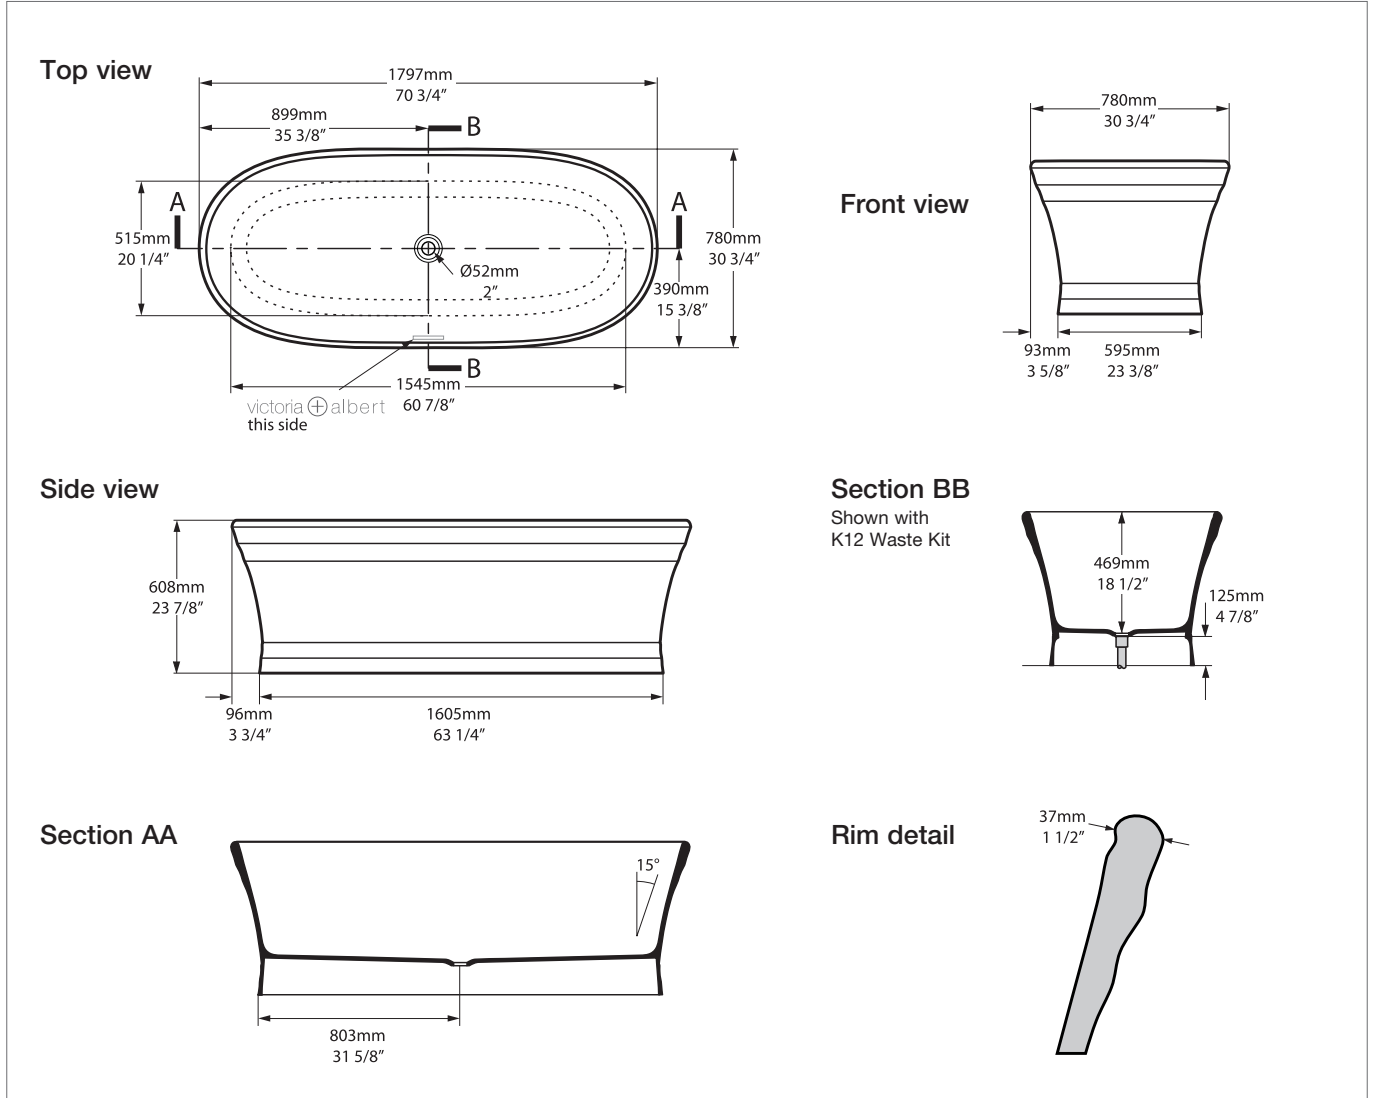

**Note:** All baths in Australia come standard **without** an overflow.

# Worcester WOR-N-SW-NO

**Qc** rich in Volcanic Limestone™

BV-2.1\_0068

**Recommended wastes: K-12-xx**

\*All measurements subject to +/-5% tolerance  
\*Overflow hole not drilled

UPC  
C Massachusetts Code: Approved  
cJPC listing by IAPMO: File No. 6574