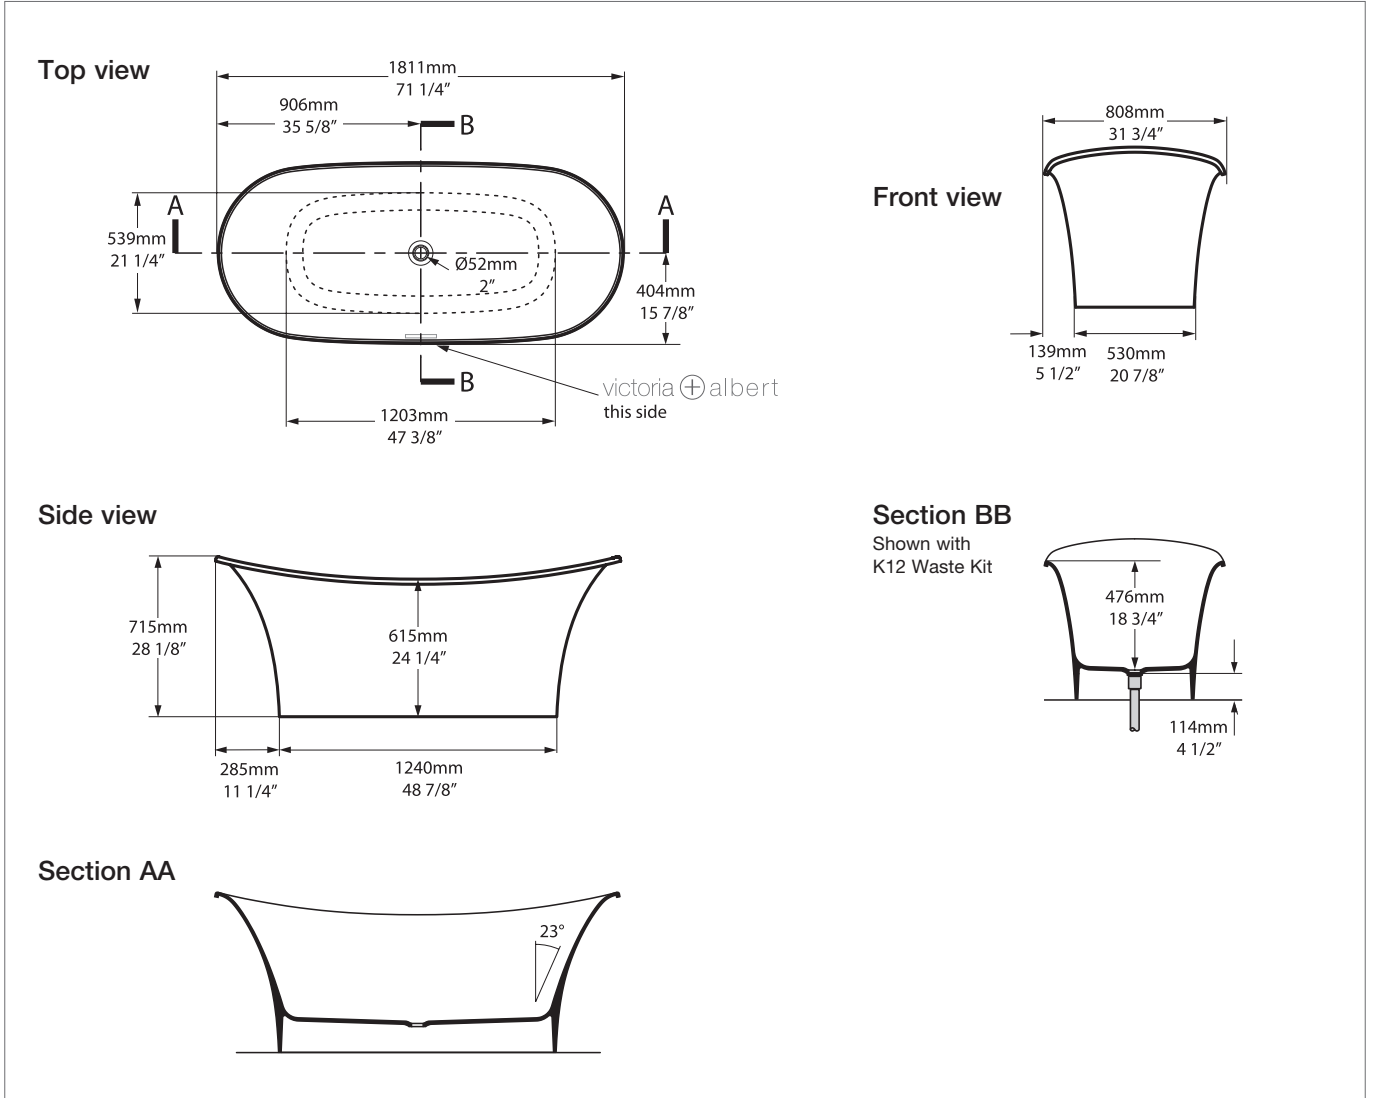

Note: All baths in Australia come standard **without** an overflow.

Toulouse 1800

TOU-N-SW-NO / TOUM-N-SM-NO

Qc rich in Volcanic Limestone™

Recommended wastes: K-12-xx

*All measurements subject to +/-5% tolerance
*Overflow hole not drilled