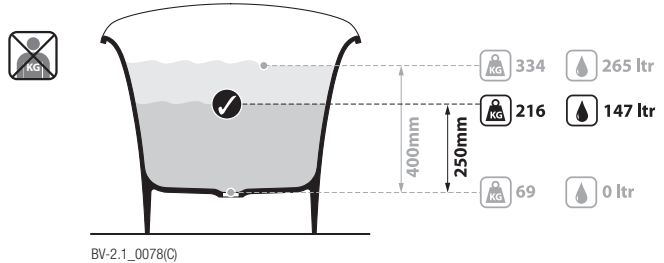

Note: All baths in Australia come standard **without** an overflow.

Toulouse 1800

TOU-N-SW-NO / TOUM-N-SM-NO

Qc rich in Volcanic Limestone™

Recommended wastes: K-12-xx

*All measurements subject to +/-5% tolerance
*Overflow hole not drilled