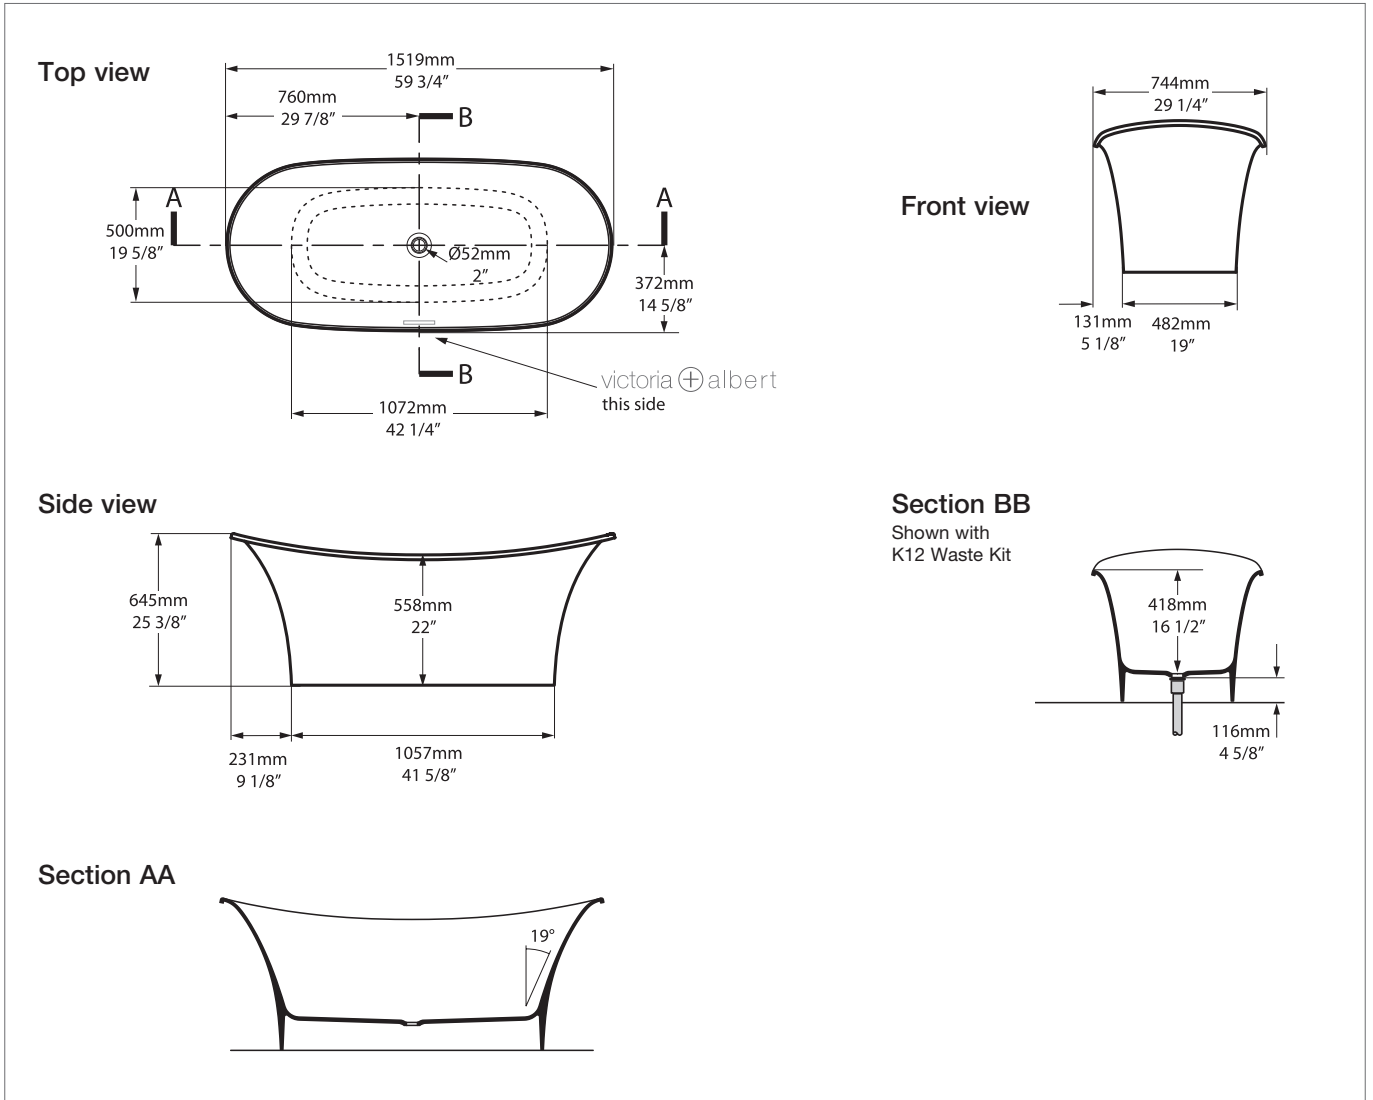

Note: All baths in Australia come standard **without** an overflow.

Toulouse 1500

TO1-N-SW-NO / TO1M-N-SM-NO

rich in Volcanic Limestone™

BV-2.1_0077(C)

Recommended wastes: K-12-xx

250 KG	191 ltr
181 KG	122 ltr
59 KG	0 ltr