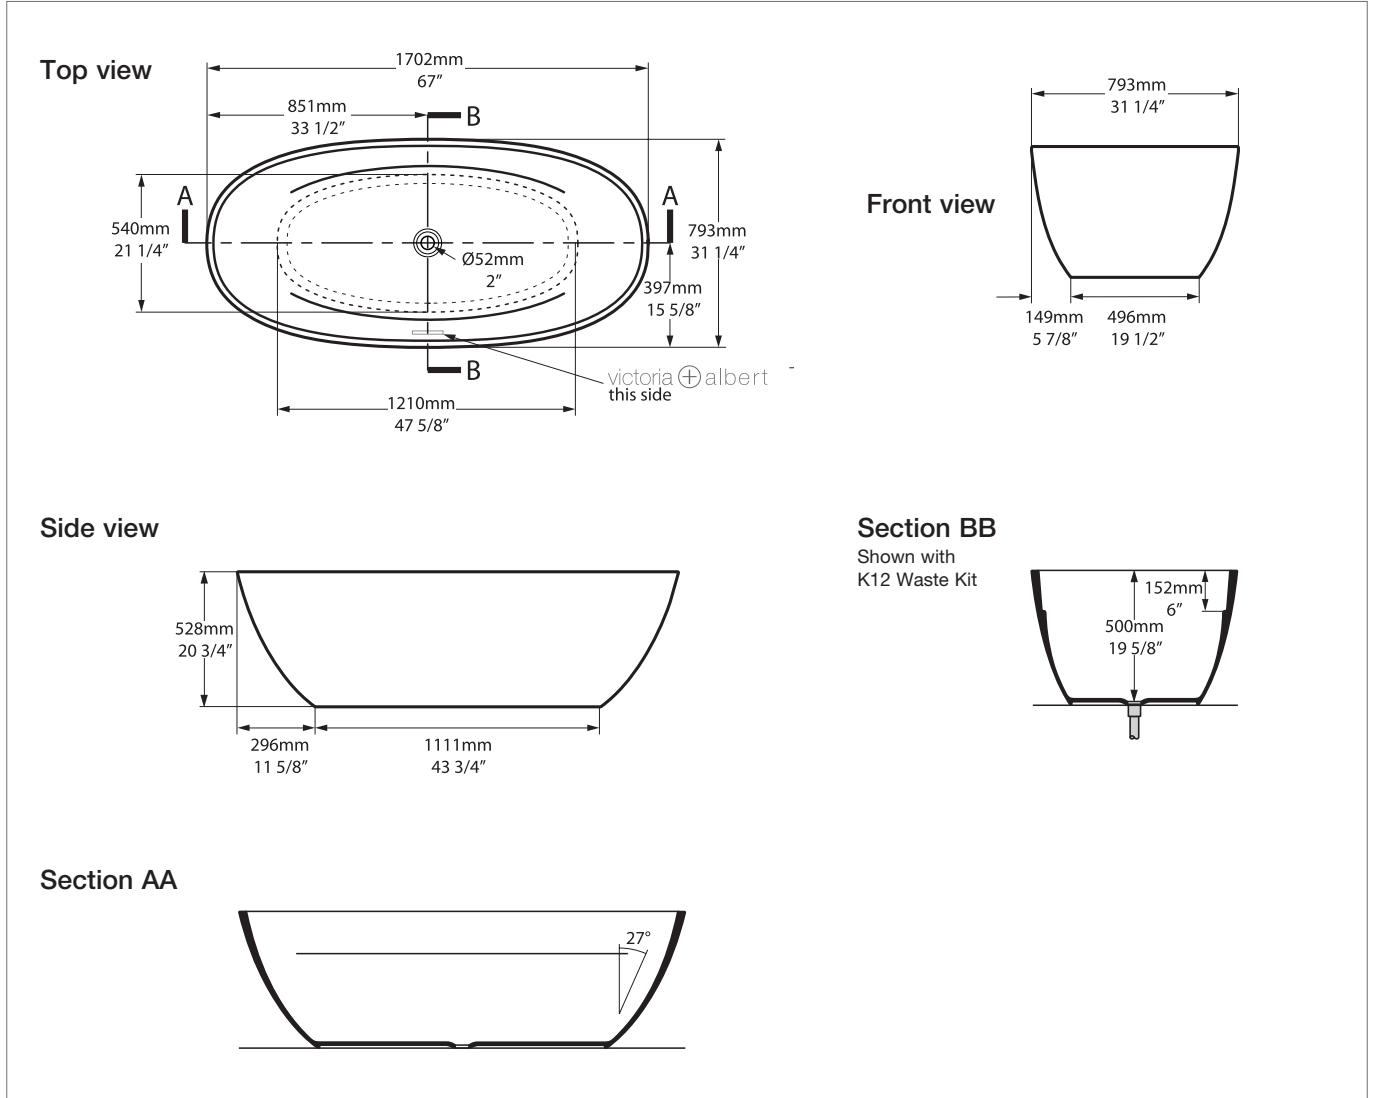

**Note:** All baths in Australia come standard **without** an overflow.

# Terrassa TER-N-SW-NO

**Qc** rich in Volcanic Limestone™

BV-2\_1\_0061

Recommended wastes: K-12-xx

\*All measurements subject to +/-5% tolerance  
\*Overflow hole not drilled

UPC  
C Massachusetts Code: Approved  
cUPC listing by IAPMO: File No. 6574