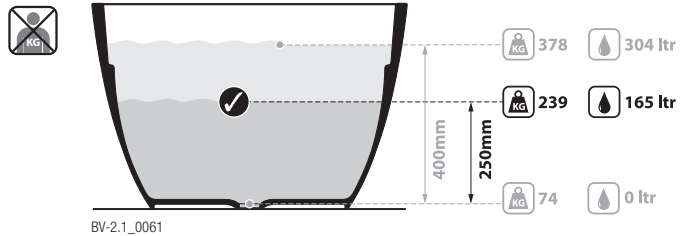

# Terrassa TER-N-SW-NO

**Qc** rich in Volcanic Limestone™

BV-2\_1\_0061

Recommended wastes: K-12-xx

\*All measurements subject to +/-5% tolerance  
\*Overflow hole not drilled

UPC  
C Massachusetts Code: Approved  
cUPC listing by IAPMO: File No. 6574