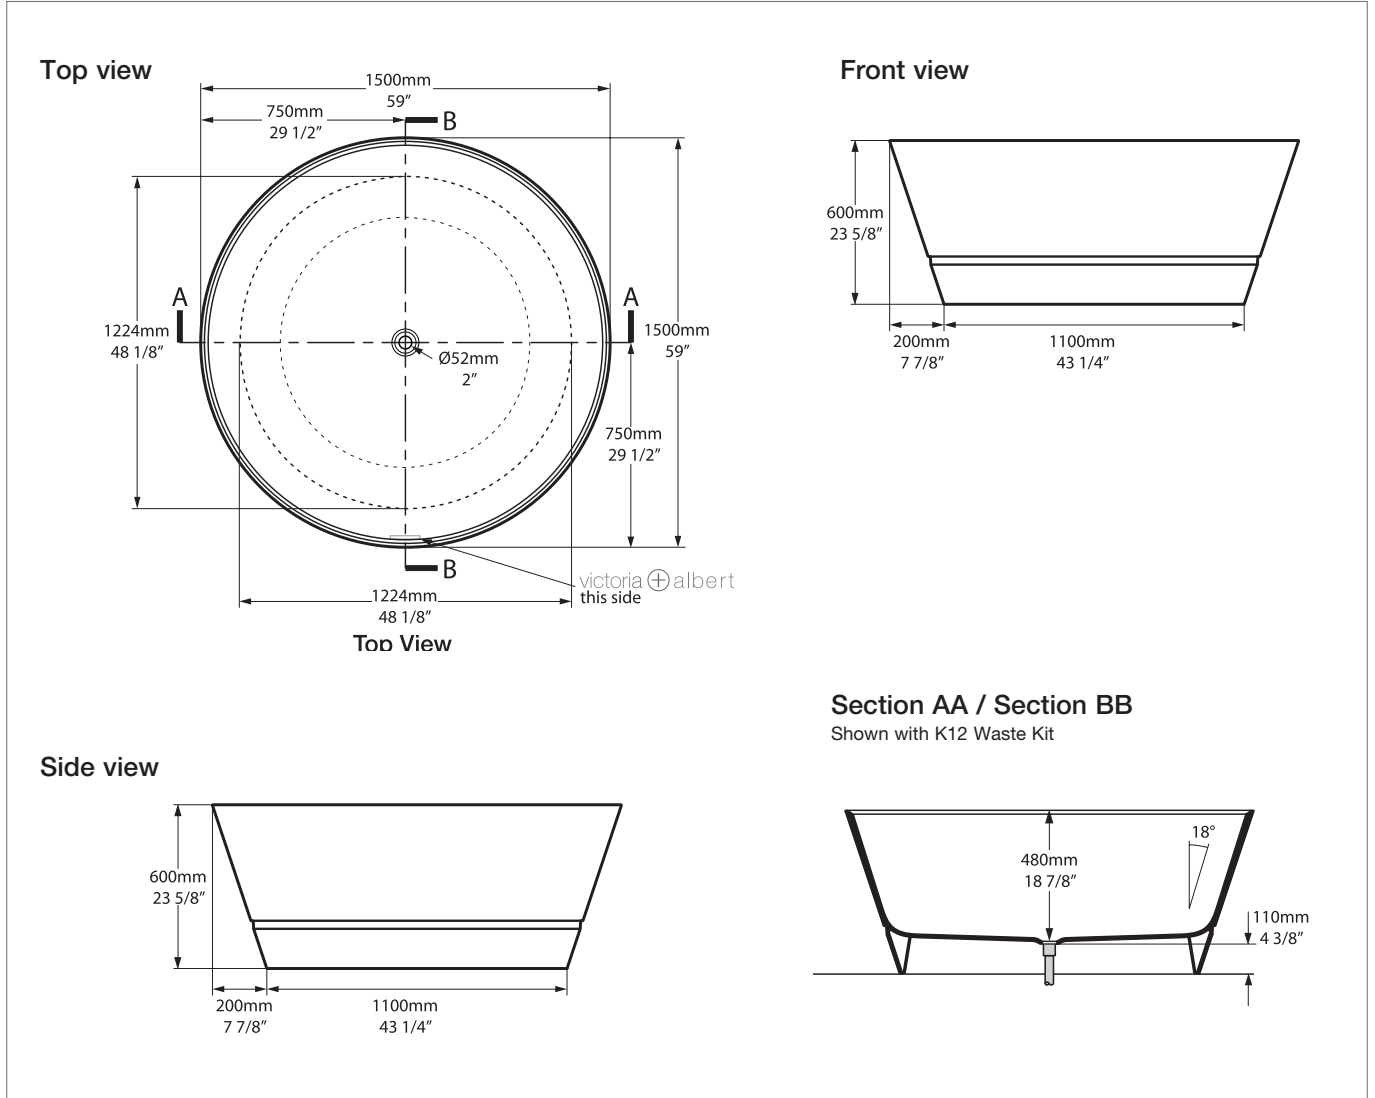

Note: All baths in Australia come standard **without** an overflow.

Taizu TAI-N-SW-NO

Qc rich in Volcanic Limestone™

585 KG	490 ltr
368 KG	273 ltr
95 KG	0 ltr

BV-2.1-0070(B)

Recommended wastes: K-12-xx

*All measurements subject to +/-5% tolerance
*Overflow hole not drilled

Massachusetts Code: Pending
cUPC listing by IAPMO: File No. 6574

25
years

Guaranteed for residential use for 25 years*
25 Jahre Garantie bei privater Nutzung
25 ans de garantie pour un usage domestique
Garantía de 25 años para uso domestico
La sicurezza garantita per uso residenziale per 25 anni

8
years

Guaranteed for commercial use for 8 years*
8 Jahre Garantie bei gewerblicher Nutzung
8 ans de garantie pour un usage commercial
Garantía de 8 años para uso comercial
La sicurezza garantita per uso commerciale per 8 anni

* QUARRYCAST™ white products only.
Paint finish exterior guaranteed for 2 years.
* Nur auf weisse QUARRYCAST™ Produkte.
Auf Aussenlackierung gibt es 2 Jahre Garantie.
* Uniquement pour les produits en QUARRYCAST™ blanc.
Pour les finitions extérieures peintes la garantie est de 2 ans.
* Solo sobre productos en QUARRYCAST™ blanco.
Acabados de pintura exterior tienen una garantía de 2 años.
* Solo per prodotti bianchi in QUARRYCAST™.
Finitura esteriore dipinta garantita per due anni.