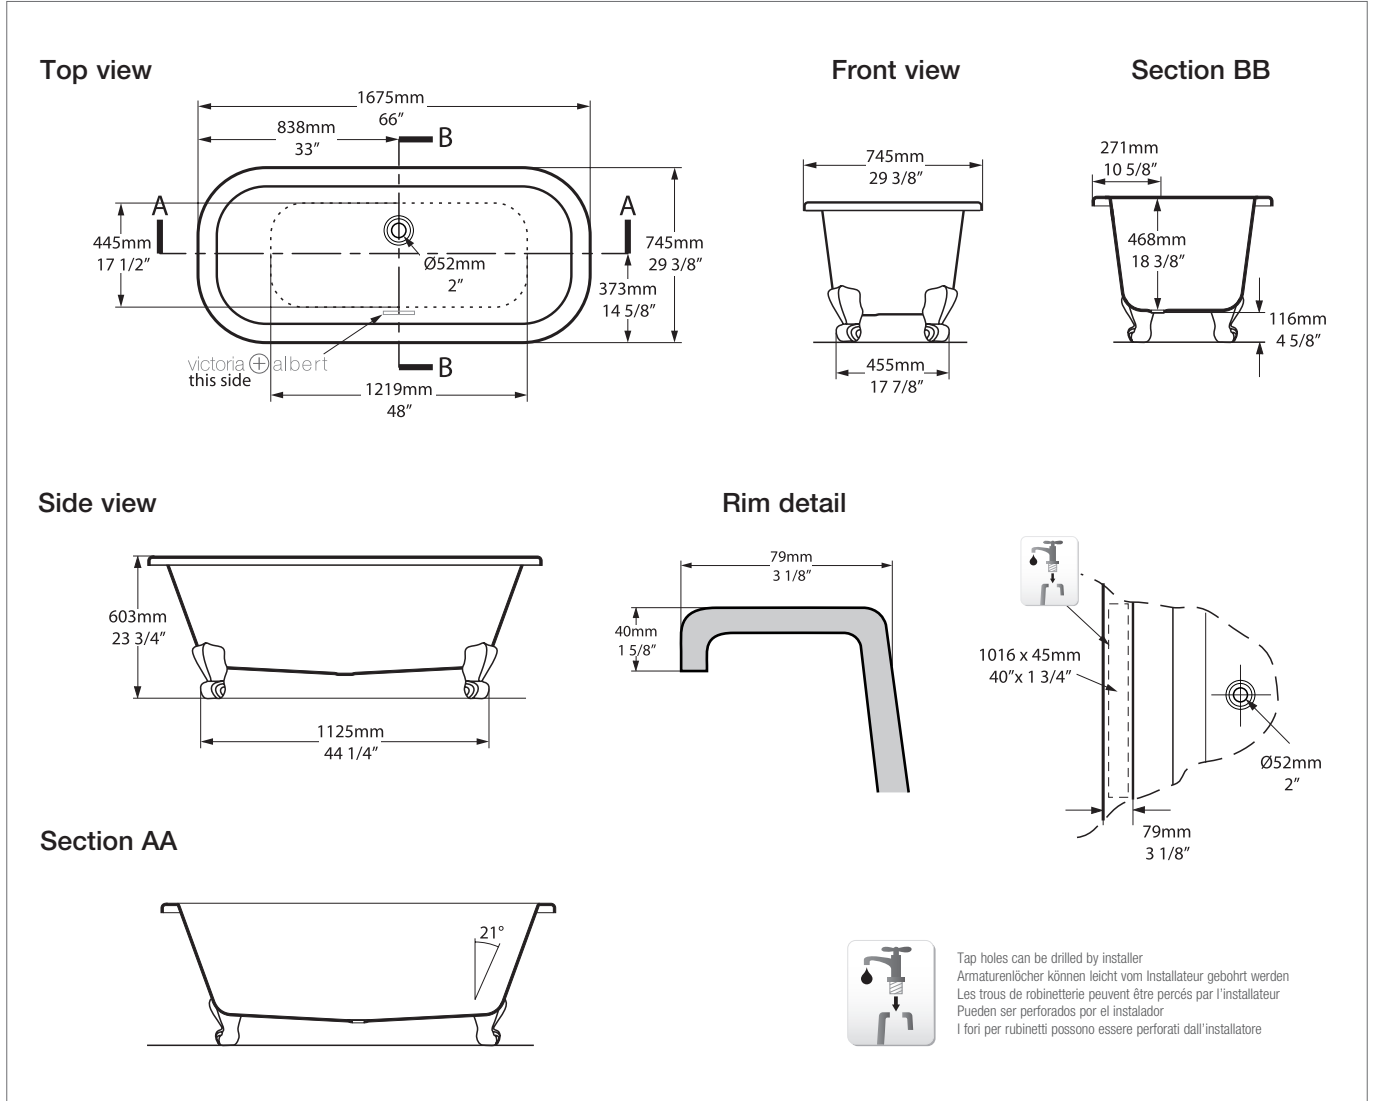

Note: All baths in Australia come standard **without** an overflow.

Richmond RIC-N-SW-NO

Bath shown with optional K50 waste kit

FT-RIC-SW

SW QUARRYCAST™ White
 QUARRYCAST™ Weiß
 QUARRYCAST™ Blanc
 QUARRYCAST™ Bianco
 QUARRYCAST™ Bianco