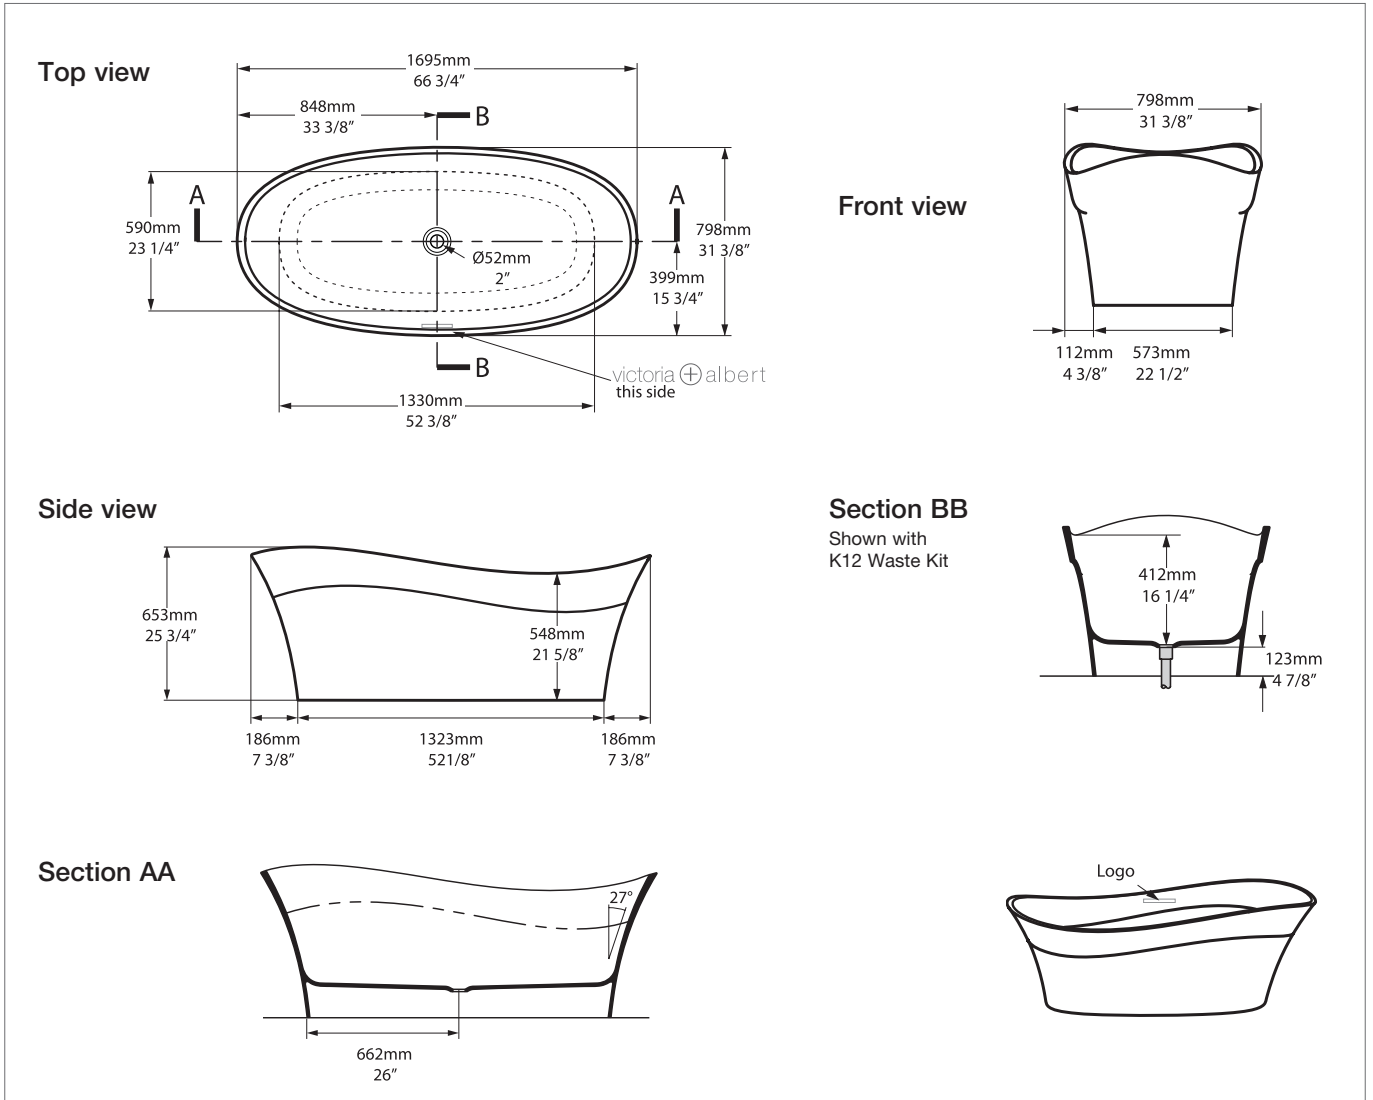

Note: All baths in Australia come standard **without** an overflow.

Pescadero PES-N-SW-NO

Recommended wastes: K-12-xx

Qc rich in Volcanic Limestone™

*All measurements subject to +/-5% tolerance
*Overflow hole not drilled