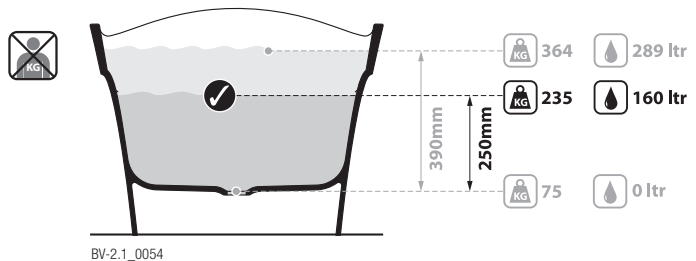

Note: All baths in Australia come standard **without** an overflow.

Pescadero PES-N-SW-NO

Recommended wastes: K-12-xx

Qc rich in Volcanic Limestone™

*All measurements subject to +/-5% tolerance
*Overflow hole not drilled