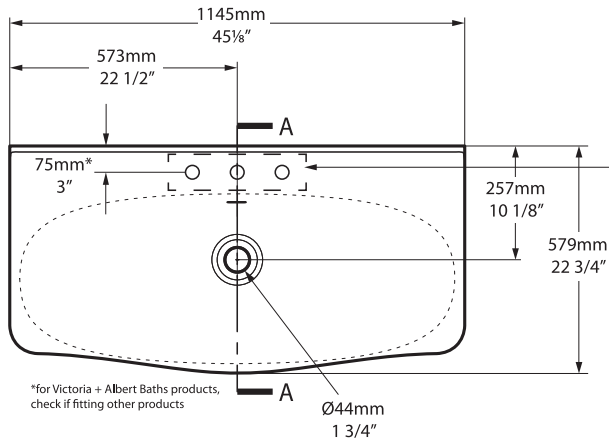

Mandello 114 Solo

DB-MAN-N-114-IO / DB-MAN-1TH-114-IO / DB-MAN-3TH-114-IO

Top view