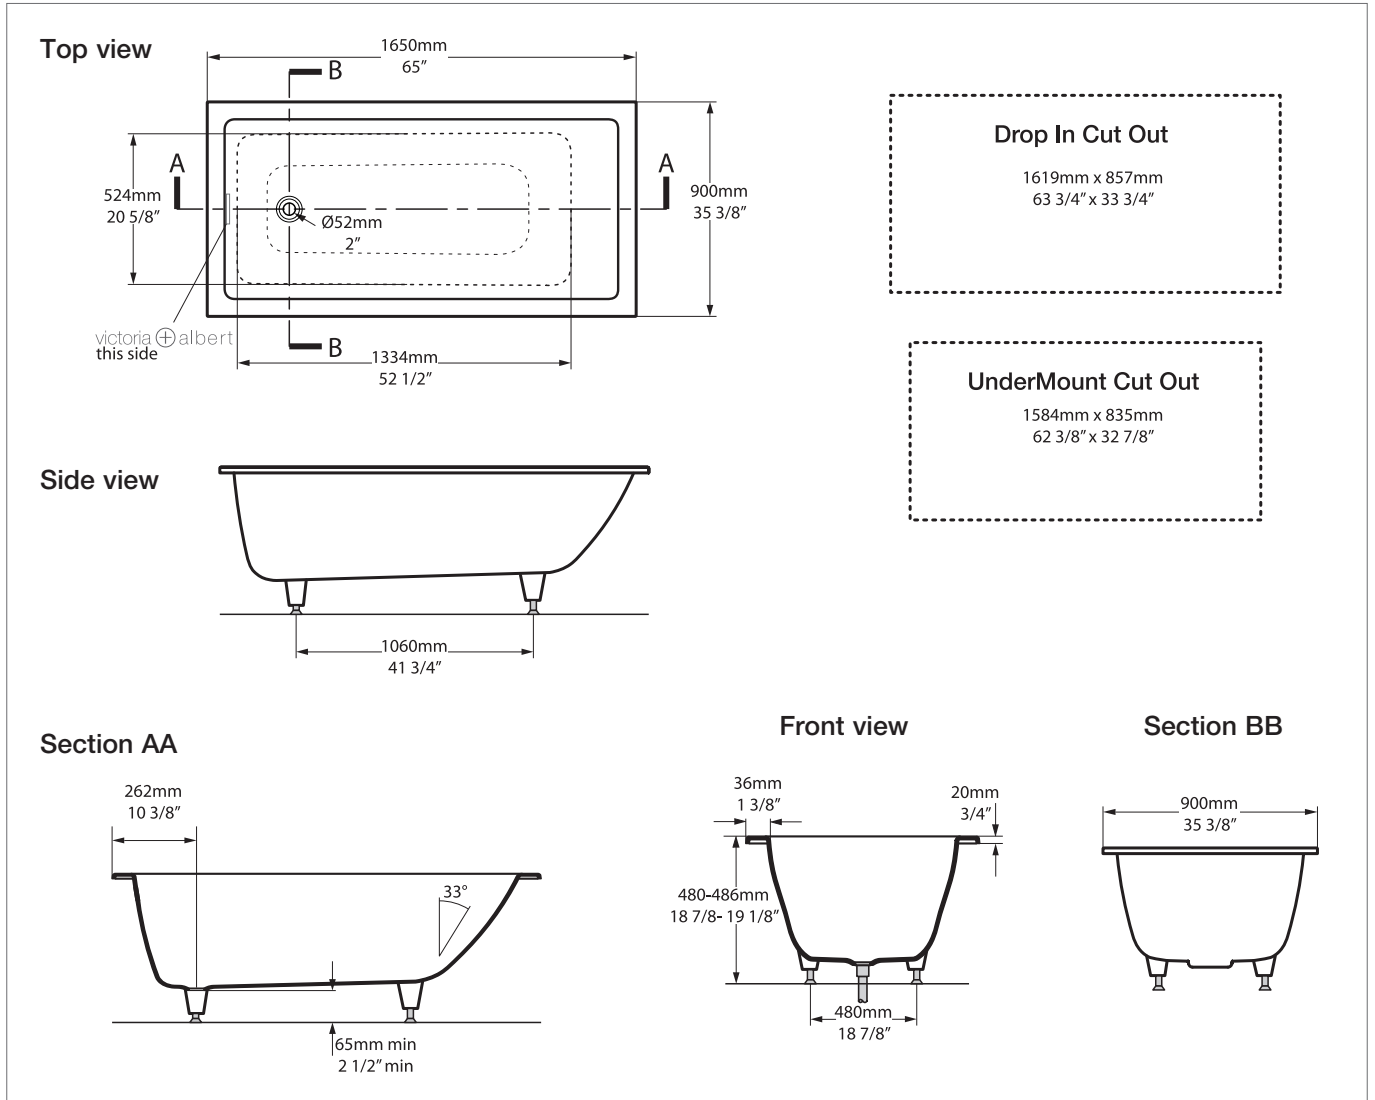

Note: All baths in Australia come standard **without** an overflow.

Kaldera 6 KAL6-N-SW-NO

Qc rich in Volcanic Limestone™

BV-2.1_0047(B)

Recommended wastes: K-12-xx

*All measurements subject to +/-5% tolerance
 *Overflow hole not drilled