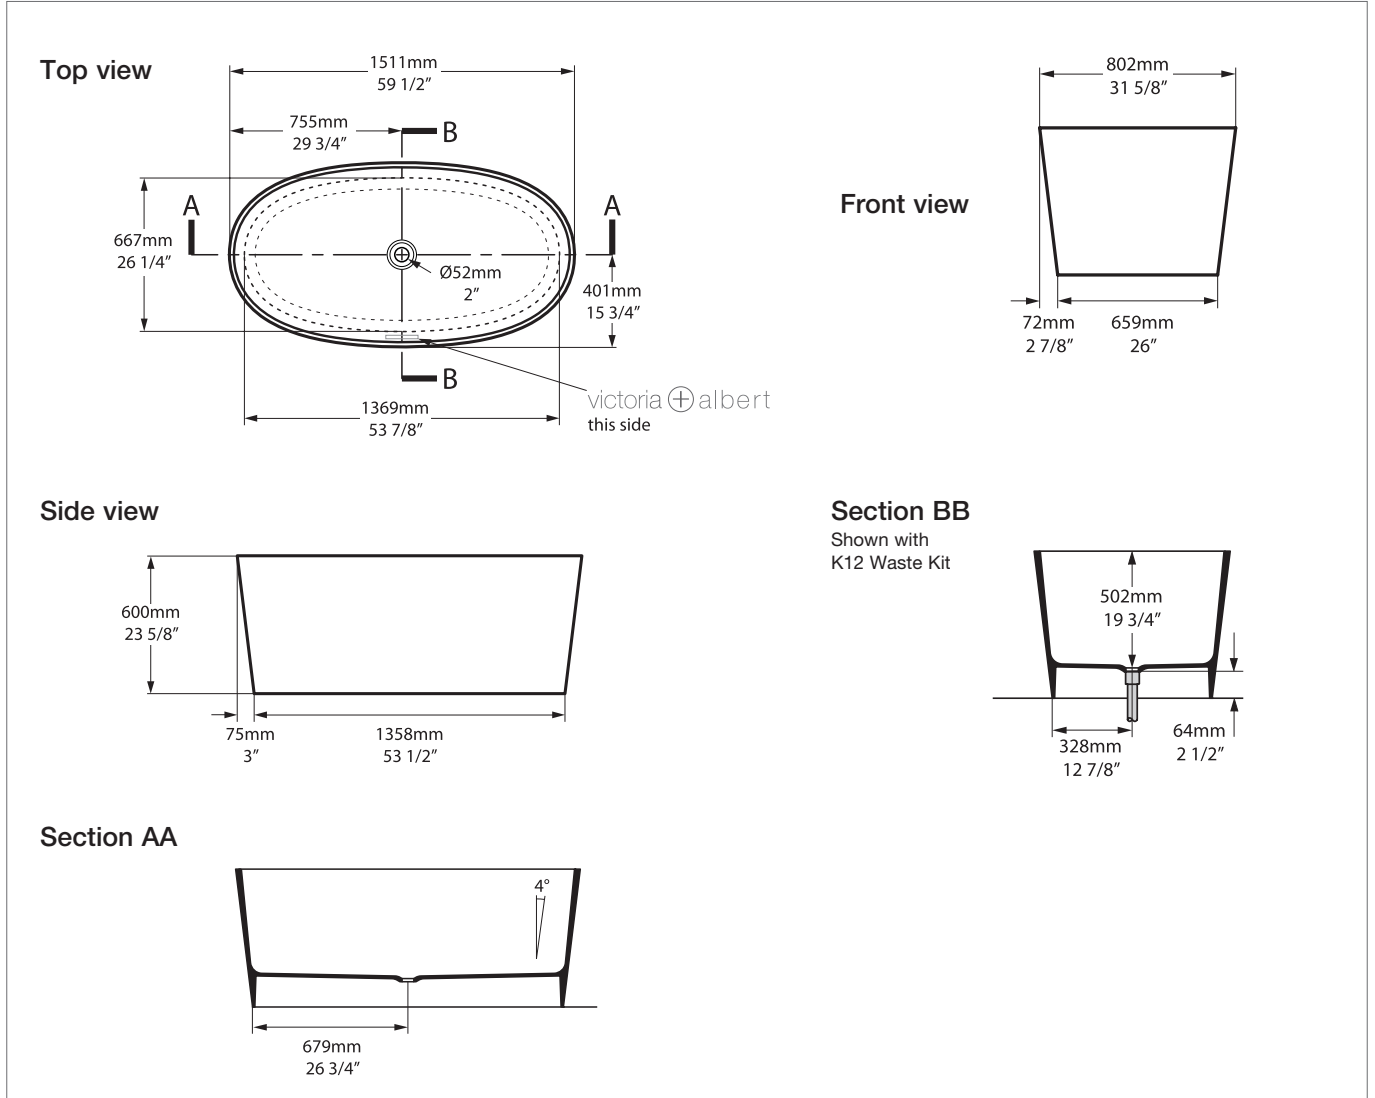

ios

IOS-N-SW-NO / IOSM-N-SM-NO

**Note:** All baths in Australia come standard **without** an overflow.

**Qc** rich in Volcanic Limestone™

Recommended wastes: K-12-xx

\*All measurements subject to +/-5% tolerance  
\*Overflow hole not drilled