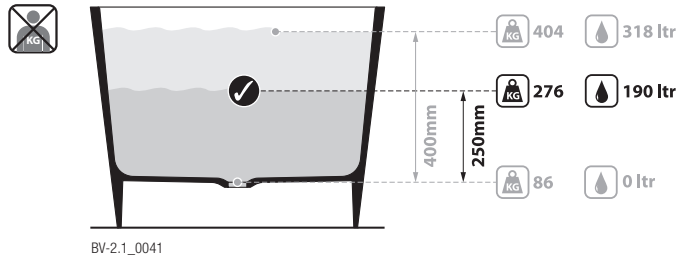

ios

IOS-N-SW-NO / IOSM-N-SM-NO

**Note:** All baths in Australia come standard **without** an overflow.

**Qc** rich in Volcanic Limestone™

Recommended wastes: K-12-xx

\*All measurements subject to +/-5% tolerance  
\*Overflow hole not drilled