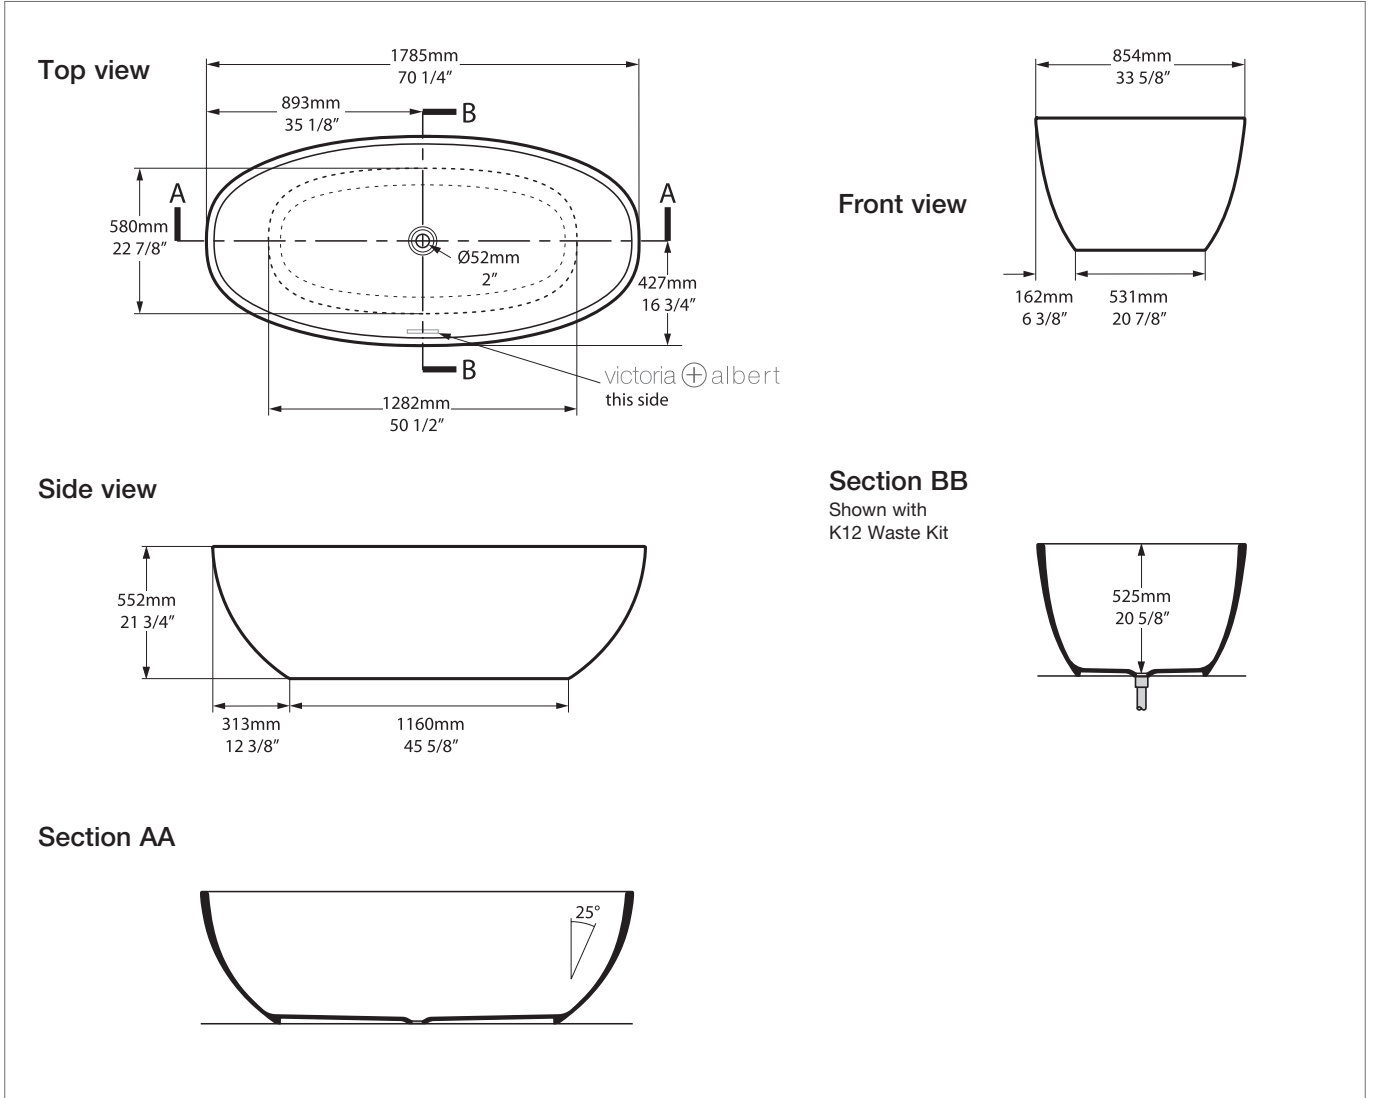

**Note:** All baths in Australia come standard **without** an overflow.

# Barcelona Classic

BAR-N-SW-NO / BARM-N-SM-NO

rich in Volcanic Limestone™

447 KG

350 ltr

287 KG

190 ltr

97 KG