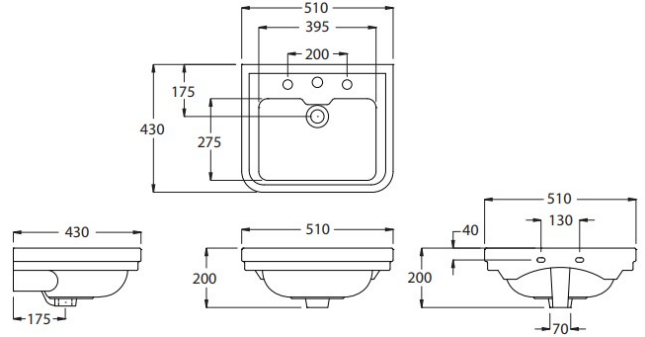

TURNER HASTINGS

Stafford 51 x 43 Wall Hung Wash Basin

Code: ST511BA

BATHROOM | KITCHEN | LAUNDRY | TRADITIONAL & HAMPTONS STYLE SPECIALISTS

Specifications

- Made in England
- Material: Vitreous China
- Requires Waste: 32mm with overflow
- Tap Holes Available: One or Three
- Mounting options: wall hung, pedestal or basin stand
- Finish: White gloss
- Fixing kits are included

Product Options

ST511BA-1TH: One taphole

ST511BA-3TH: Three taphole

Warranty

Made in England Vitreous China - Lifetime