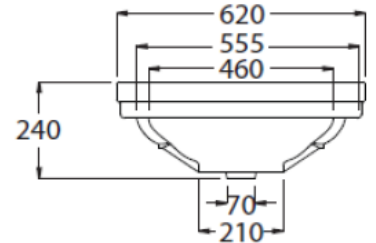

TURNER HASTINGS

Stafford 62 x 50 Wall Hung Wash Basin

Code: ST621BA

BATHROOM | KITCHEN | LAUNDRY | TRADITIONAL & HAMPTONS STYLE SPECIALISTS

Specifications

- Made in England
- Material: Vitreous China
- Requires Waste: 32mm with overflow
- Tap Holes Available: One or Three
- Mounting options: wall hung, pedestal or basin stand
- Finish: White gloss
- Fixing kits are included

Product Options

ST621BA-1TH: One taphole

ST621BA-3TH: Three taphole

Warranty

Made in England Vitreous China - Lifetime