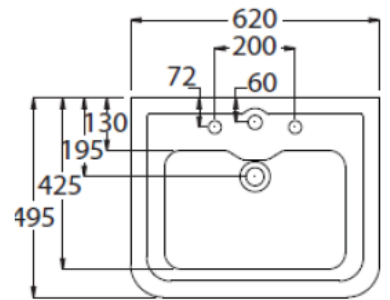

## Stafford 62 x 50 Wall Hung Wash Basin

**Code:** ST621BA

BATHROOM | KITCHEN | LAUNDRY | TRADITIONAL & HAMPTONS STYLE SPECIALISTS

### Specifications

- Made in England
- Material: Vitreous China
- Requires Waste: 32mm with overflow
- Tap Holes Available: One or Three
- Mounting options: wall hung, pedestal or basin stand
- Finish: White gloss
- Fixing kits are included