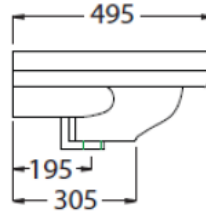

TURNER HASTINGS

Stafford 62 x 50 Wall Hung Wash Basin

Code: ST621BA

BATHROOM | KITCHEN | LAUNDRY | TRADITIONAL & HAMPTONS STYLE SPECIALISTS

Specifications

- Made in England
- Material: Vitreous China
- Requires Waste: 32mm with overflow
- Tap Holes Available: One or Three
- Mounting options: wall hung, pedestal or basin stand
- Finish: White gloss
- Fixing kits are included

Product Options

ST621BA-1TH: One taphole

ST621BA-3TH: Three taphole

Warranty

Made in England Vitreous China - Lifetime