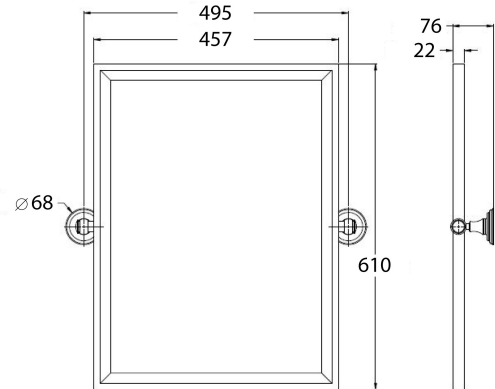

Mayer Pivot Rectangle Mirror

Code: MAR460

BATHROOM | KITCHEN | LAUNDRY | TRADITIONAL & HAMPTONS STYLE SPECIALISTS

Specifications

- Finish: Matte black Electroplated, Brushed Brass PVD, Brushed Nickel PVD
- Thick-plated bevelled mirror
- Includes concealed sturdy wall brackets.
- Tilts to the perfect viewing angle
- Available in Chrome, Matte Black, Brushed Nickel or Brushed Brass Frame