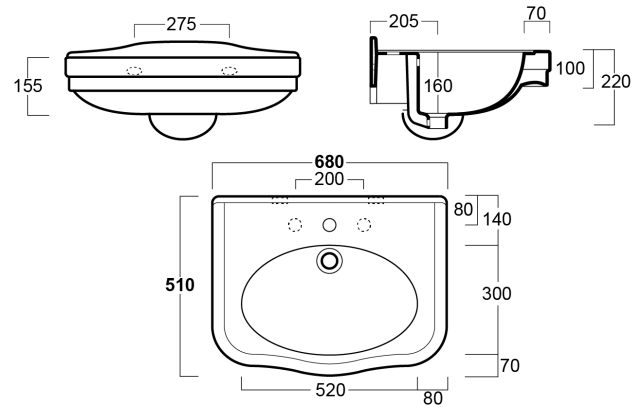

Claremont 68 x 51 Wall Hung Basin

TRADITIONAL & HAMPTONS STYLE SPECIALISTS

Specifications

- Material: double glazed fine fireclay
- Requires Waste: 32mm with overflow
- Tap Holes Available: None, one or three
- Mounting options: On pedestal, wall hung
- Finish: White gloss
- Fixing kits are included