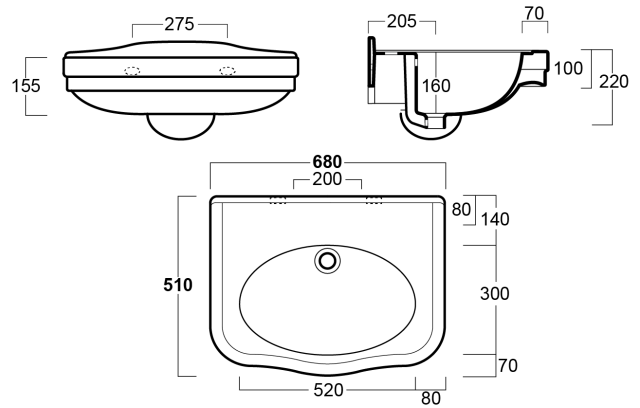

Claremont 68 x 51 Wall Hung Basin Without Taphole

Code: CL680BA-NTH

TRADITIONAL & HAMPTONS STYLE SPECIALISTS

Specifications

- Material: double glazed fine fireclay
- Requires Waste: 32mm with overflow
- Tap Holes Available: None
- Mounting options: wall hung
- Finish: White gloss
- Fixing kits are included