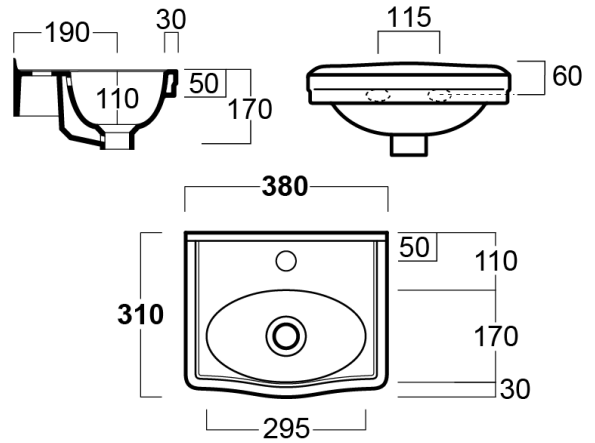

Claremont 38 x 31 Wall Hung Basin

TRADITIONAL & HAMPTONS STYLE SPECIALISTS

Specifications

- Material: double glazed fine fireclay
- Requires Waste: 32mm with overflow
- Tap Holes Available: None, one or three
- Mounting options: wall hung
- Finish: White gloss
- Fixing kits are included