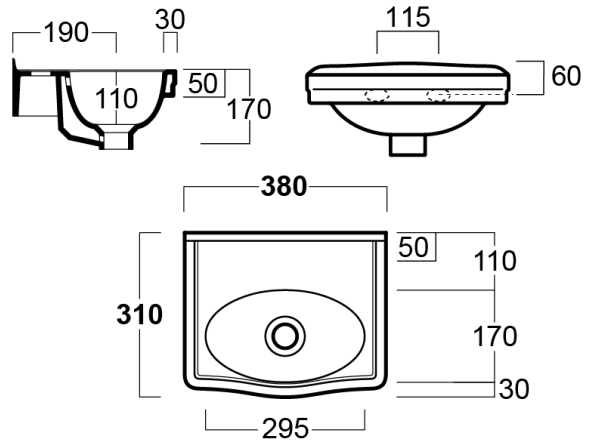

TURNER HASTINGS

Claremont 38 x 31 Wall Hung Basin Without Tap Hole

Code: CL380BA-NTH

TRADITIONAL & HAMPTONS STYLE SPECIALISTS

Specifications

- Material: double glazed fine fireclay
- Requires Waste: 32mm with overflow
- Tap Holes Available: None
- Mounting options: wall hung
- Finish: White gloss
- Fixing kits are included