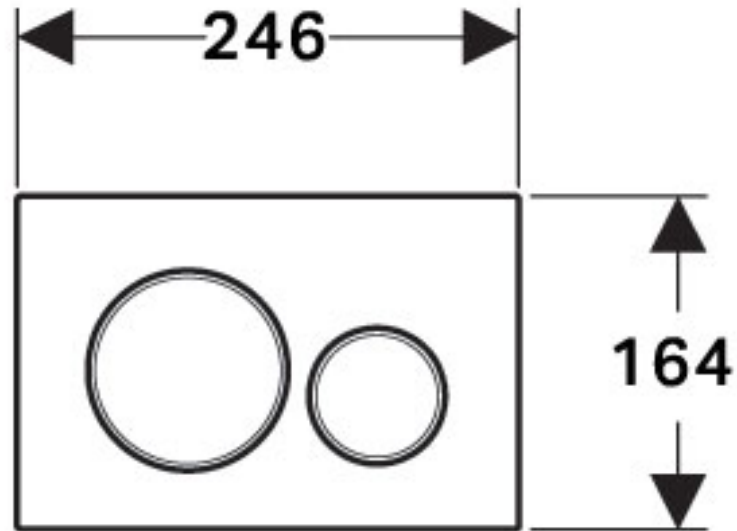

Turner Hastings Brushed Brass Round Flush Plate

Code: TH201FP-BB

Specifications

- Finish: Brushed Brass with Brushed Brass Trim
- Material: Stainless Steel

Warranty

For peace of mind, Turner Hastings offers the following warranty on this product and its components: