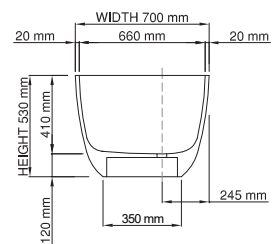

thin-edge

Price: \$ 4,990.00
 Size (l) x (w) x (h): 1660mm x 700mm x 530mm
 Waste to floor: 120mm
 Water capacity: 260 L
 Overflow: No overflow
 Material: DADOquartz®
 Finish: Matte / Satin

Base dimensions: 1000mm x 350mm
 Edge width: 20mm - 25mm
 Waste diameter: 50mm - fits Bespoke 40mm plug
 Weight: 70kg
Shipping information
 Packing dimensions: 1720mm x 720mm x 650mm
 Shipping mass: 120kg