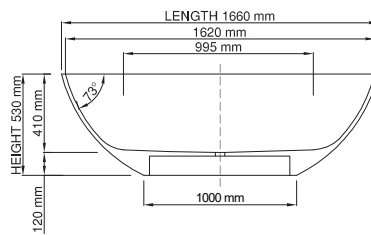

thin-edge

Price: \$ 4,990.00
 Size (l) x (w) x (h): 1660mm x 700mm x 530mm
 Waste to floor: 120mm
 Water capacity: 260 L
 Overflow: No overflow
 Material: DADOquartz®
 Finish: Matte / Satin

Base dimensions: 1000mm x 350mm
 Edge width: 20mm - 25mm
 Waste diameter: 50mm - fits Bespoke 40mm plug
 Weight: 70kg
Shipping information
 Packing dimensions: 1720mm x 720mm x 650mm
 Shipping mass: 120kg