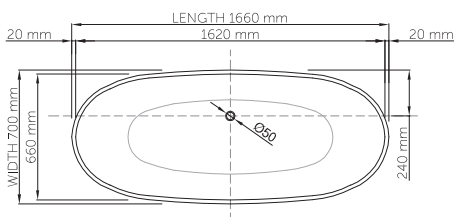

thin-edge

Price: \$ 4,990.00
 Size (l) x (w) x (h): 1660mm x 700mm x 530mm
 Waste to floor: 120mm
 Water capacity: 260 L
 Overflow: No overflow
 Material: DADOquartz®
 Finish: Matte / Satin

Base dimensions: 1000mm x 350mm
 Edge width: 20mm - 25mm
 Waste diameter: 50mm - fits Bespoke 40mm plug
 Weight: 70kg
Shipping information
 Packing dimensions: 1720mm x 720mm x 650mm
 Shipping mass: 120kg