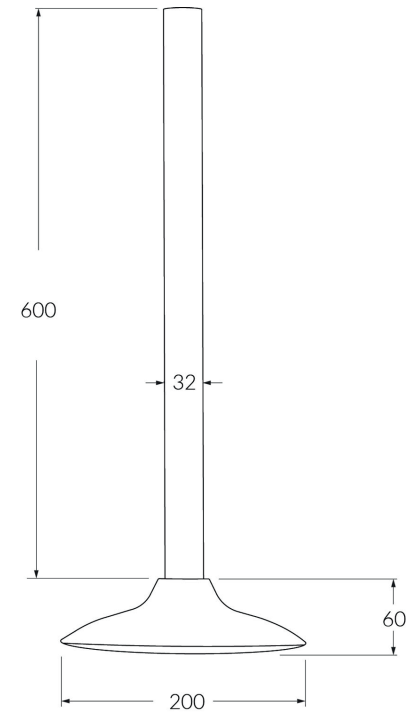

Monsoon Vertical shower 600mm

SUSSEX

Product code

MSHAVSS6

Product features

- Designed and manufactured in Australia
- 316 marine grade stainless steel
- Retro fitable
- Minimal, refined design to complement any contemporary space
- Matching tapware and showers

While we aim to ensure the specifications shown are correct at time of printing, Sussex Taps reserves the right to make modifications without prior notice. Always use the physical product for accurate measurements. Dimensions are subject to change without notice. All measurements are shown in millimetres.