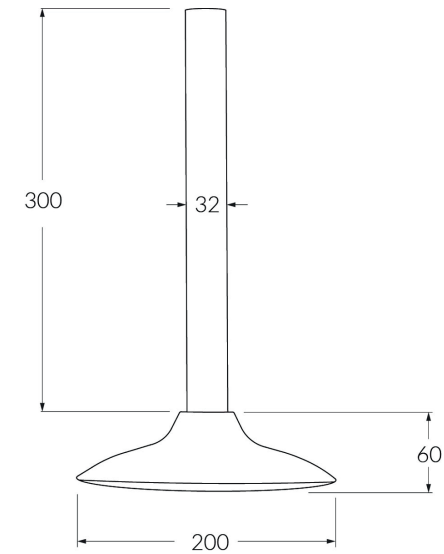

Monsoon Vertical shower 300mm

SUSSEX

Product code

MSHAVSS3

Product features

- Designed and manufactured in Australia
- 316 marine grade stainless steel
- Retro fitable
- Minimal, refined design to complement any contemporary space
- Matching tapware and showers

While we aim to ensure the specifications shown are correct at time of printing, Sussex Taps reserves the right to make modifications without prior notice. Always use the physical product for accurate measurements. Dimensions are subject to change without notice. All measurements are shown in millimetres.