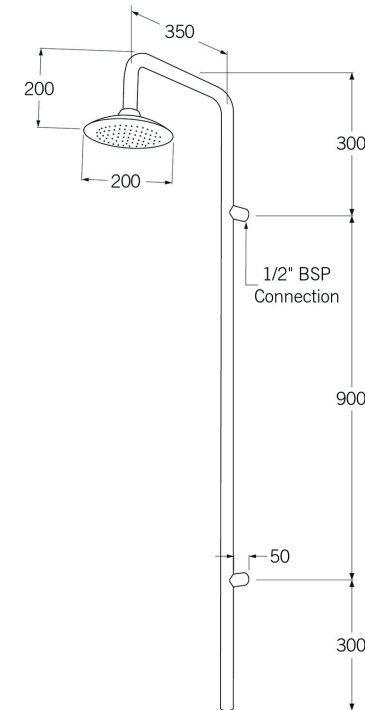

Monsoon Column shower hot/cold

SUSSEX

Product code

MSHM500SS

Product features

- Designed and manufactured in Australia
- 316 marine grade stainless steel
- Minimal, refined design to complement any contemporary space
- Matching tapware and showers

Warranty

15 Year overall warranty.
Refer to Warranty sheet for specific information.

Pressure rating

300 - 500kPa

Temperature rating

1 - 65°C

WELS rating

3 star - 8.5lt/min

While we aim to ensure the specifications shown are correct at time of printing, Sussex Taps reserves the right to make modifications without prior notice. Always use the physical product for accurate measurements. Dimensions are subject to change without notice. All measurements are shown in millimetres.

Copyright © Sussex Taps