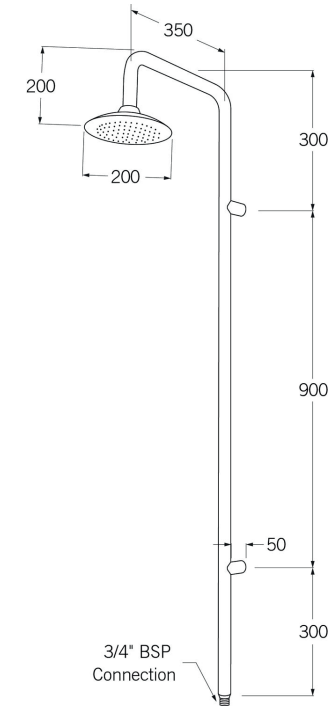

Monsoon Column shower cold

SUSSEX

Product code

MSHM100SS

Product features

- Designed and manufactured in Australia
- 316 marine grade stainless steel
- Minimal, refined design to complement any contemporary space
- Matching tapware and showers

Warranty

15 Year overall warranty.
Refer to Warranty sheet for specific information.

Pressure rating

300 - 500kPa

Temperature rating

1 - 65°C

WELS rating

3 star - 8.5lt/min

While we aim to ensure the specifications shown are correct at time of printing, Sussex Taps reserves the right to make modifications without prior notice. Always use the physical product for accurate measurements. Dimensions are subject to change without notice. All measurements are shown in millimetres.
Copyright © Sussex Taps