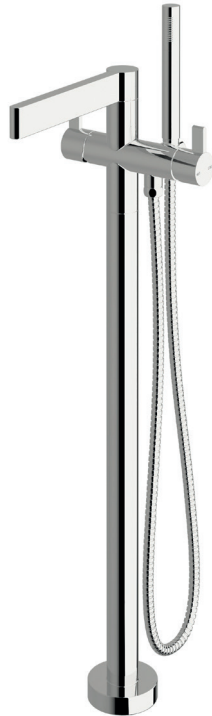

Calibre Floormount mixer with hand shower

SUSSEX

Product code

CFMHST

Product features

- Designed and manufactured in Australia
- All brass construction
- Fixed handle lever
- Swivel outlet
- 35mm ceramic disc cartridge
- Sussex floormount fixing valve
- Available in a range of high quality, durable finishes inc. LUXPVD®
- Minimal, refined design to complement any contemporary space
- Matching tapware and showers