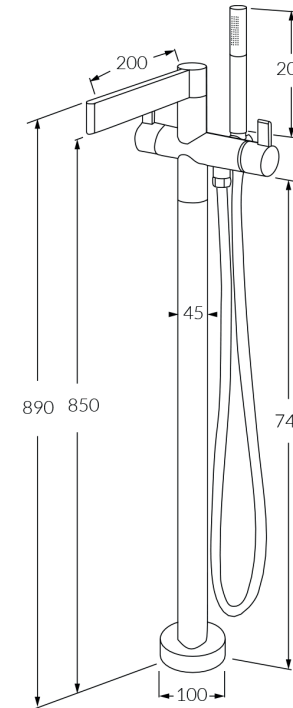

Calibre Floormount mixer with hand shower

SUSSEX

Product code

CFMHST

Product features

- Designed and manufactured in Australia
- All brass construction
- Fixed handle lever
- Swivel outlet
- 35mm ceramic disc cartridge
- Sussex floormount fixing valve
- Available in a range of high quality, durable finishes inc. LUXPVD®
- Minimal, refined design to complement any contemporary space
- Matching tapware and showers