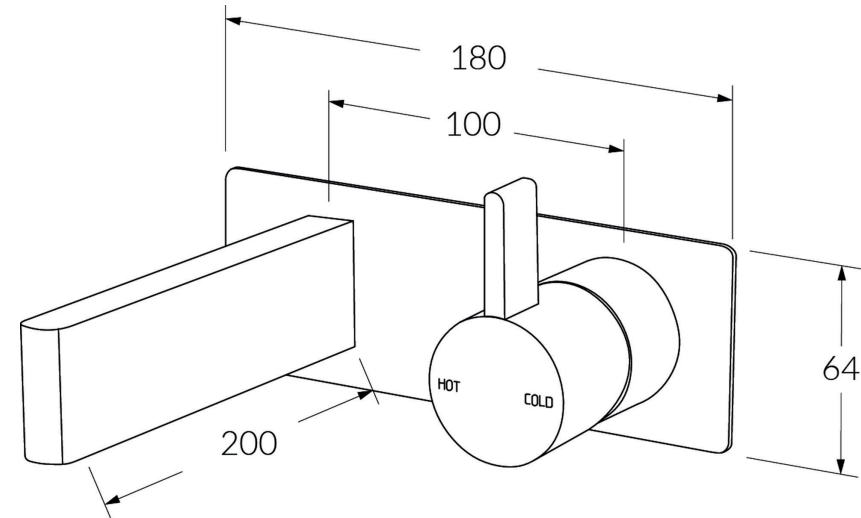

Calibre Wall basin mixer outlet system 200mm

SUSSEX

Product code

CWBMS200RH

Product features

- Designed and manufactured in Australia
- All brass construction
- Fixed handle lever
- 35mm ceramic disc cartridge
- Incorporating Sussex Masterfit
- Available in a range of high quality, durable finishes inc. LUXPVD®
- Minimal, refined design to complement any contemporary space
- Matching tapware and showers

Warranty

15 Year overall warranty.

Pressure rating

300 - 500kPa

Temperature rating

1 - 65°C

WELS rating

5 star - 5lt/min