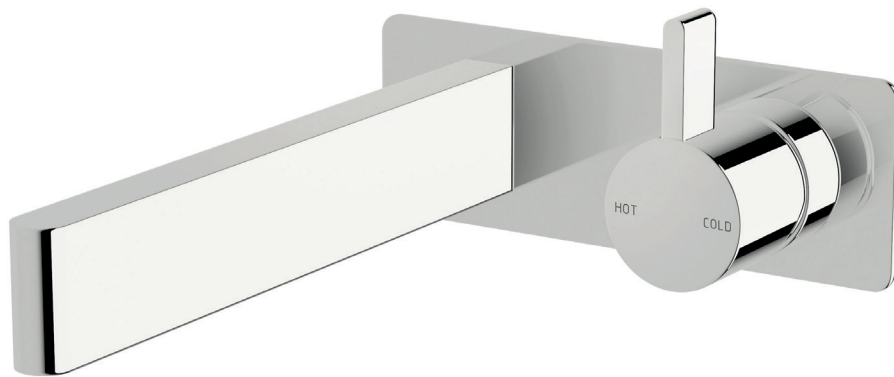

# Calibre Wall basin mixer outlet system 200mm

### Product code

CWBMS200RH

### Product features

- Designed and manufactured in Australia
- All brass construction
- Fixed handle lever
- 35mm ceramic disc cartridge
- Incorporating Sussex Masterfit
- Available in a range of high quality, durable finishes inc. LUXPVD®
- Minimal, refined design to complement any contemporary space
- Matching tapware and showers