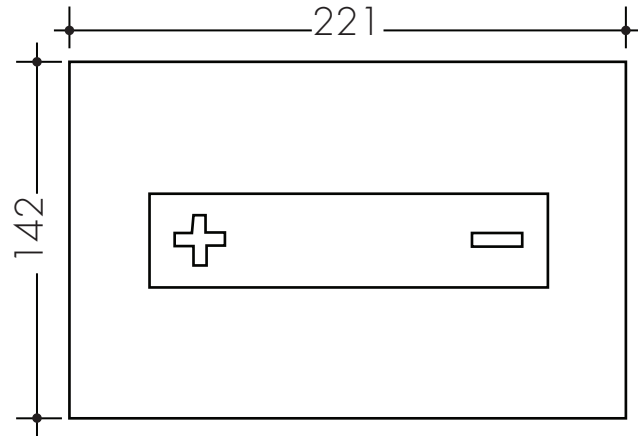

STUDIO
BAGNO

OCEANIA MIA

STYLE

Customizable Push Plates

CODE

OL0054563

MATERIAL

Satin Stainless Steel

CAPACITY

4.5/3 Litre Dual Flush

INSTALLATION INSTRUCTIONS

MIA can be personalized with several materials: ceramic, marble, wood, or any other material. MIA push plate is supplied with a high resistance double-sided tape for an easy application of the chosen frontal finishing.

During maintenance, in order to have access to the internal components of the cistern, push the button and move the locking system in open position, as showed in the image.

This push plate uses a “Segull wing” opening, which allows an easy opening and prevents from falls and damages during installation and maintenance.