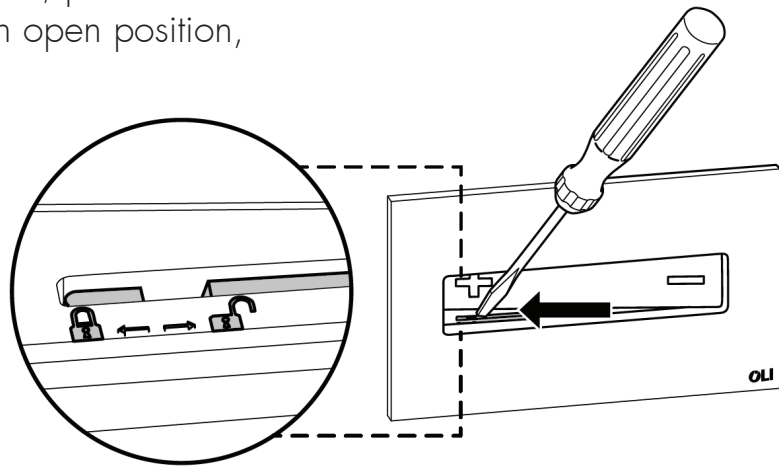

STUDIO
BAGNO

OCEANIA MIA

STYLE

Customizable Push Plates

CODE

OL0054563

MATERIAL

Satin Stainless Steel

CAPACITY

4.5/3 Litre Dual Flush

INSTALLATION INSTRUCTIONS

MIA can be personalized with several materials: ceramic, marble, wood, or any other material. MIA push plate is supplied with a high resistance double-sided tape for an easy application of the chosen frontal finishing.

During maintenance, in order to have access to the internal components of the cistern, push the button and move the locking system in open position, as showed in the image.

This push plate uses a “Segull wing” opening, which allows an easy opening and prevents from falls and damages during installation and maintenance.