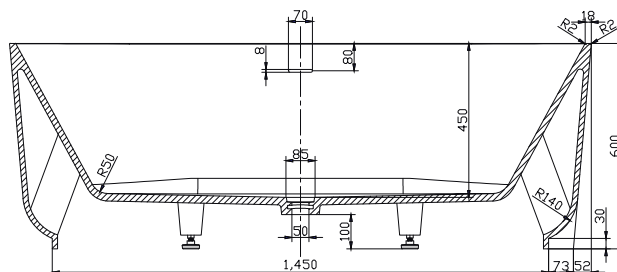

Lust

STYLE

Back to Wall Bath

CODES

LUSW007/MW
LUSW007/SGW
LUSW007/AG

AVAILABLE COLOURS

Matte White
Semi Gloss White
Ash Grey

OVERFLOW & WASTE

Overflow & waste included

MATERIAL

Solid Surface

Note: All dimensions are in millimetres and are subject to normal manufacturing variances. Studio Bagno Pty Ltd reserves the right to vary specifications at any time without notice. Date Created: 26.10.2022