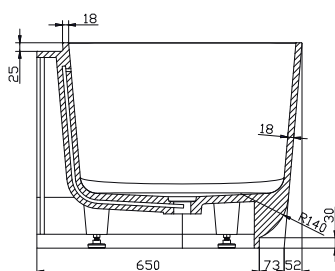

Lust

STYLE

Back to Wall Bath

CODES

LUSW007/MW
LUSW007/SGW
LUSW007/AG

AVAILABLE COLOURS

Matte White
Semi Gloss White
Ash Grey

OVERFLOW & WASTE

Overflow & waste included

MATERIAL

Solid Surface

Note: All dimensions are in millimetres and are subject to normal manufacturing variances. Studio Bagno Pty Ltd reserves the right to vary specifications at any time without notice. Date Created: 26.10.2022