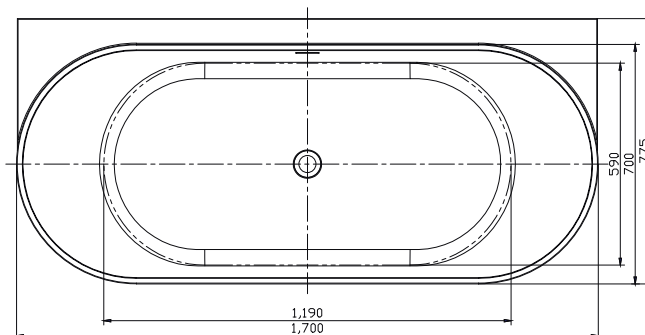

Lust

STYLE

Back to Wall Bath

CODES

LUSW007/MW
LUSW007/SGW
LUSW007/AG

AVAILABLE COLOURS

Matte White
Semi Gloss White
Ash Grey

OVERFLOW & WASTE

Overflow & waste included

MATERIAL

Solid Surface

Note: All dimensions are in millimetres and are subject to normal manufacturing variances. Studio Bagno Pty Ltd reserves the right to vary specifications at any time without notice. Date Created: 26.10.2022