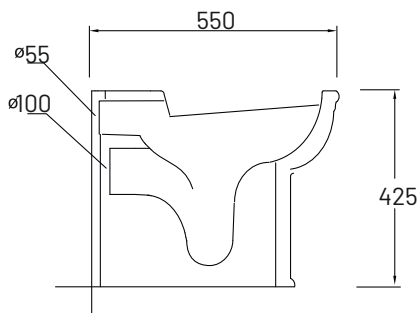

25 kg

COLOURS

White

INCLUSIONS

Complete with soft closing seat and universal connector.

Rimless Flush

Notes

Set out 120 mm (S-Trap)
Suitable for S-Trap or P-Trap Installation.

Cleanmax nanotech anti-bacterial surface technology.

Available with black soft close seat
(+\$149 Inc GST)

Note: All dimensions are in millimetres and subject to normal manufacturing variance. Studio Bagno Pty Ltd reserves the right to vary specifications at any time without notice. Date created: 25/11/21