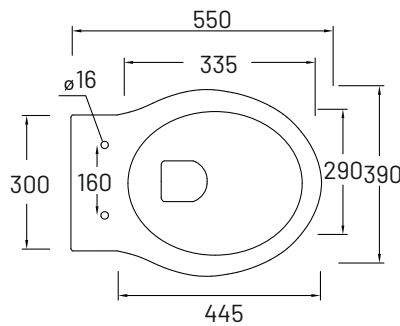

Note: All dimensions are in millimetres and subject to normal manufacturing variance. Studio Bagno Pty Ltd reserves the right to vary specifications at any time without notice. Date created: 25/11/21