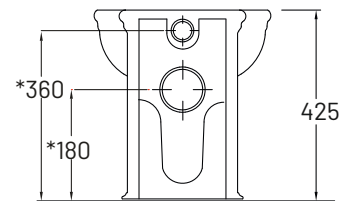

Note: All dimensions are in millimetres and subject to normal manufacturing variance. Studio Bagno Pty Ltd reserves the right to vary specifications at any time without notice. Date created: 25/11/21