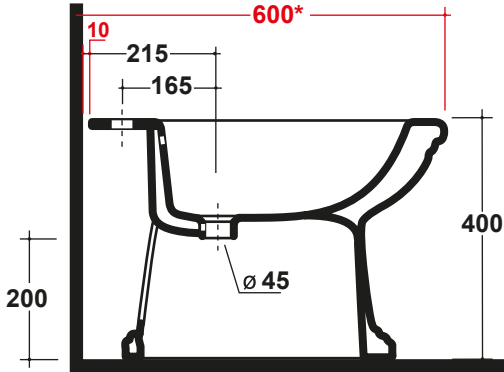

Impero Bidette

STYLE

Bidette

CODE

1TH: IMP005/1
3TH: IMP005/3

COLOURS

White

INCLUSIONS

Bidette. Fixing kit included.

Note: All dimensions are in millimetres and are subject to normal manufacturing variances. Studio Bagno Pty Ltd reserves the right to vary specifications at any time without notice.
Last Updated: 05/02/2021