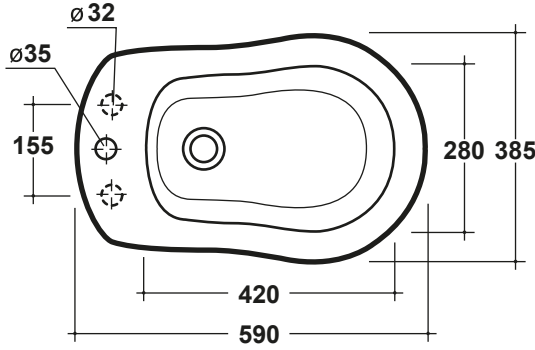

Impero Bidette

STYLE

Bidette

CODE

1TH: IMP005/1
3TH: IMP005/3

COLOURS

White

INCLUSIONS

Bidette. Fixing kit included.

Note: All dimensions are in millimetres and are subject to normal manufacturing variances. Studio Bagno Pty Ltd reserves the right to vary specifications at any time without notice.
Last Updated: 05/02/2021