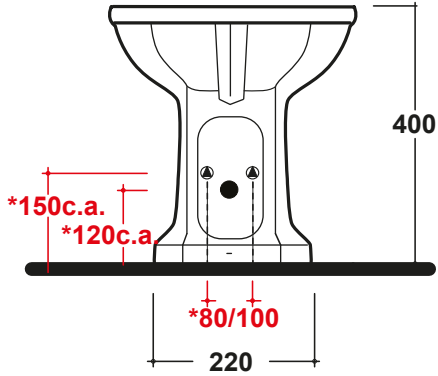

Impero Bidette

STYLE

Bidette

CODE

1TH: IMP005/1
3TH: IMP005/3

COLOURS

White

INCLUSIONS

Bidette. Fixing kit included.

Note: All dimensions are in millimetres and are subject to normal manufacturing variances. Studio Bagno Pty Ltd reserves the right to vary specifications at any time without notice.
Last Updated: 05/02/2021