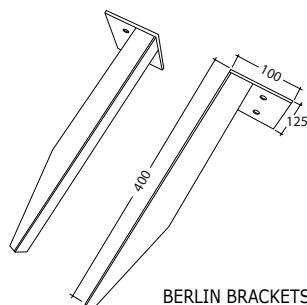

BERLIN BRACKETS

Berlin Bracket

CODE

SBBERBRAC