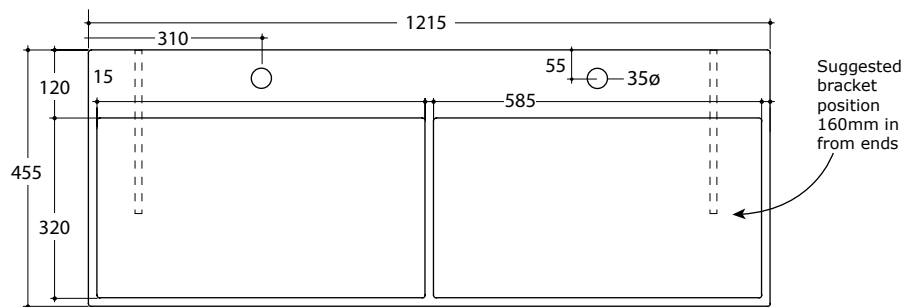

Berlin Bracket

CODE

SBBERBRAC

BERLIN THREE