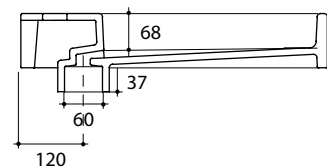

BERLIN THREE

STYLE

Bench / Wall

CODE

Berlin Three

NTH (URB1200L/0)
2TH (URB1200L/2)

WEIGHT

24 kg

COLOURS

- Gloss White
- Premium colours + 50%
- Matte White
- Gloss Black
- Matte Black

OVERFLOW & WASTE

32 mm expand waste included.

NOTE

Not glazed at rear

Berlin Bracket

CODE

SBBERBRAC