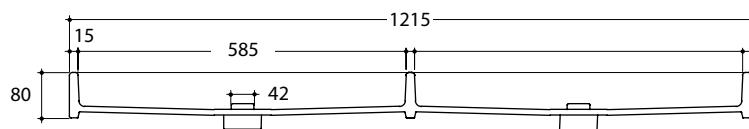

Berlin Bracket

CODE

SBBERBRAC

BERLIN THREE