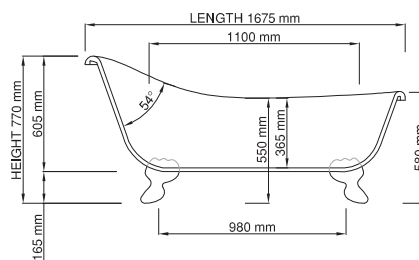

wide-edge

Price: \$ 3, 984.00
 Size (l) x (w) x (h): 1650mm x 735mm x 770/580mm
 Waste to floor: 165mm
 Water capacity: 110 L
 Overflow: No overflow
 Material: DADOquartz®
 Finish: Matte / Satin

Base dimensions: 980mm x 360mm
 Edge width: 75mm
 Waste diameter: 50mm - fits Bespoke 40mm plug
 Weight: 55kg
Shipping information
 Packing dimensions: 1720mm x 750mm on a base
 Shipping mass: 105kg