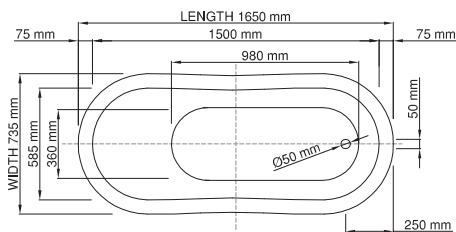

wide-edge

Price: \$ 3, 984.00
 Size (l) x (w) x (h): 1650mm x 735mm x 770/580mm
 Waste to floor: 165mm
 Water capacity: 110 L
 Overflow: No overflow
 Material: DADOquartz®
 Finish: Matte / Satin

Base dimensions: 980mm x 360mm
 Edge width: 75mm
 Waste diameter: 50mm - fits Bespoke 40mm plug
 Weight: 55kg
Shipping information
 Packing dimensions: 1720mm x 750mm on a base
 Shipping mass: 105kg