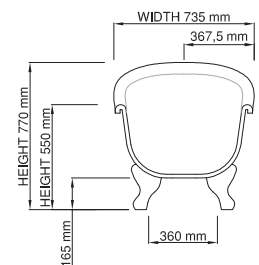

wide-edge

Price: \$ 3, 984.00
 Size (l) x (w) x (h): 1650mm x 735mm x 770/580mm
 Waste to floor: 165mm
 Water capacity: 110 L
 Overflow: No overflow
 Material: DADOquartz®
 Finish: Matte / Satin

Base dimensions: 980mm x 360mm
 Edge width: 75mm
 Waste diameter: 50mm - fits Bespoke 40mm plug
 Weight: 55kg
Shipping information
 Packing dimensions: 1720mm x 750mm on a base
 Shipping mass: 105kg