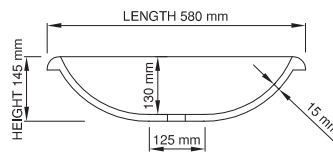

DADOquartz®

sophia slipper basin

wide-edge

Price: \$ 649.00
Size (l) x (w) x (h): 580mm x 440mm x 145mm
Top to waste: 130mm
Overflow: No overflow
Material: DADOquartz®
Finish: Matte / Satin
Mounting: Counter-top

Base dimensions: 125mm
Edge width: 15mm
Waste diameter: 40mm - fits Bespoke plug
Weight: 10kg

Shipping information

Packing dimensions: 585mm x 430mm x 175mm
Shipping mass: 12kg

Vogue Spas & Bathrooms