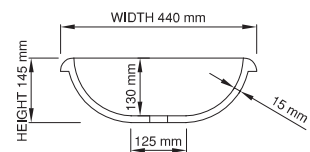

DADOquartz®

sophia slipper basin

wide-edge

Price: \$ 649.00
Size (l) x (w) x (h): 580mm x 440mm x 145mm
Top to waste: 130mm
Overflow: No overflow
Material: DADOquartz®
Finish: Matte / Satin
Mounting: Counter-top

Base dimensions: 125mm
Edge width: 15mm
Waste diameter: 40mm - fits Bespoke plug
Weight: 10kg

Shipping information

Packing dimensions: 585mm x 430mm x 175mm
Shipping mass: 12kg

Vogue Spas & Bathrooms