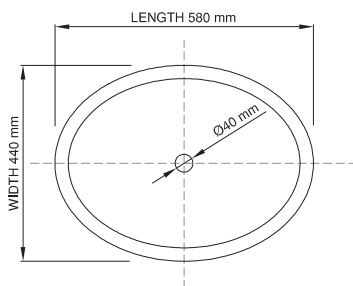

DADOquartz®

sophia slipper basin

wide-edge

Price: \$ 649.00
Size (l) x (w) x (h): 580mm x 440mm x 145mm
Top to waste: 130mm
Overflow: No overflow
Material: DADOquartz®
Finish: Matte / Satin
Mounting: Counter-top

Base dimensions: 125mm
Edge width: 15mm
Waste diameter: 40mm - fits Bespoke plug
Weight: 10kg

Shipping information

Packing dimensions: 585mm x 430mm x 175mm
Shipping mass: 12kg

Vogue Spas & Bathrooms