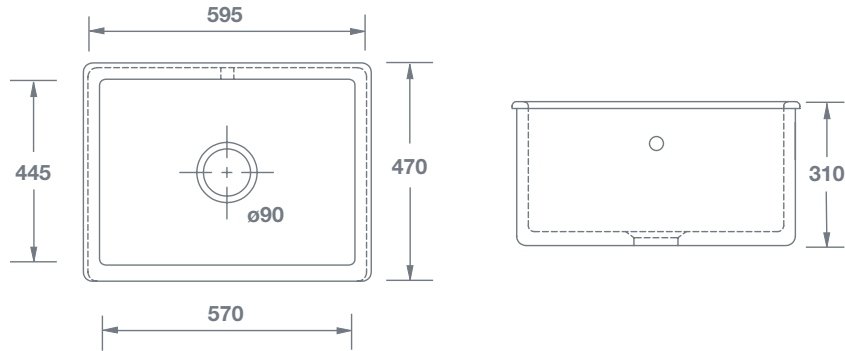

Whitehall

		Dimensions					
Whitehall White with round overflow	SCWH600WH	(mm)	595	470	310	90	55