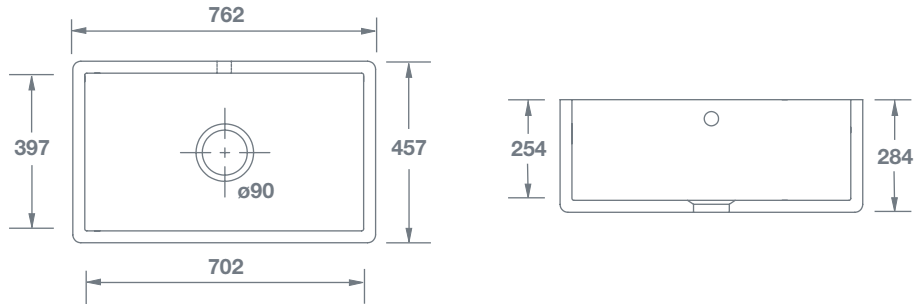

Shaker Single 800