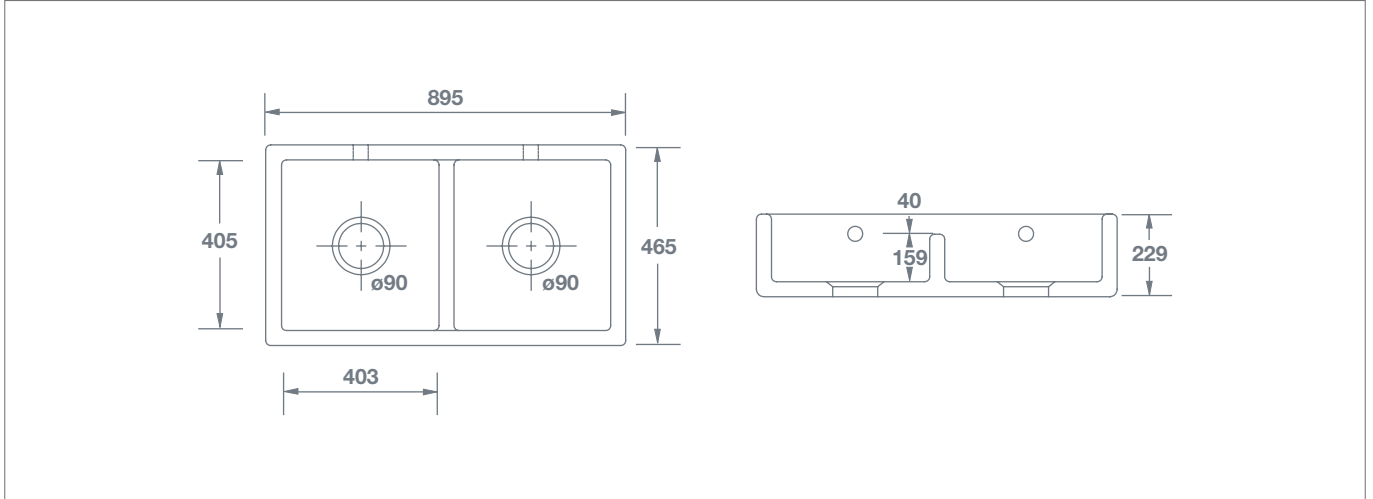

Shaker Double 900

		Dimensions					
Shaker Double 900 White with round overflows	SCSH900WH	(mm)	895	465	229	90	63