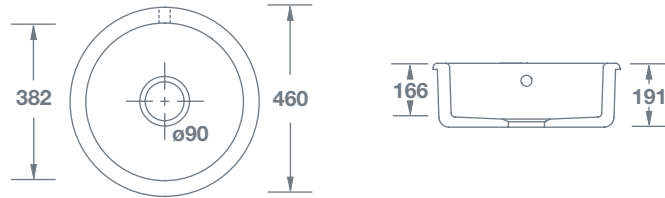

Round

		Dimensions				
Round White with round overflow	SCR0460WH	(mm)	460	191	90	19

Features include:

- Inset or undermount sink.
- Round overflow.
- Central 90mm waste outlet suitable for basket strainer or waste disposer.
- Chrome 90mm basket strainer included as standard. Special finishes available, sold separately.
- Lifetime residential replacement warranty on sink. Visit Shaws website for more details.