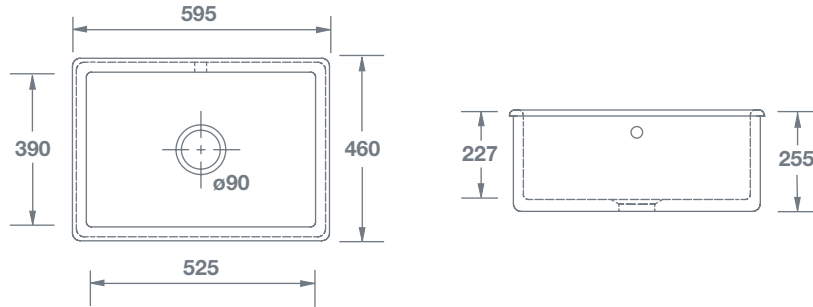

Inset 600

		Dimensions					KG
Inset 600 White with round overflow	SCIN595WH	(mm)	595	460	255	90	50

Features include:

- Inset or undermount sink.
- Round overflow.
- Central 90mm waste outlet suitable for basket strainer or waste disposer.
- Chrome 90mm basket strainer included as standard. Special finishes available, sold separately.
- Suits sink grid Type 3 (FT0300010).
- Lifetime residential replacement warranty on sink. Visit Shaws website for more details.