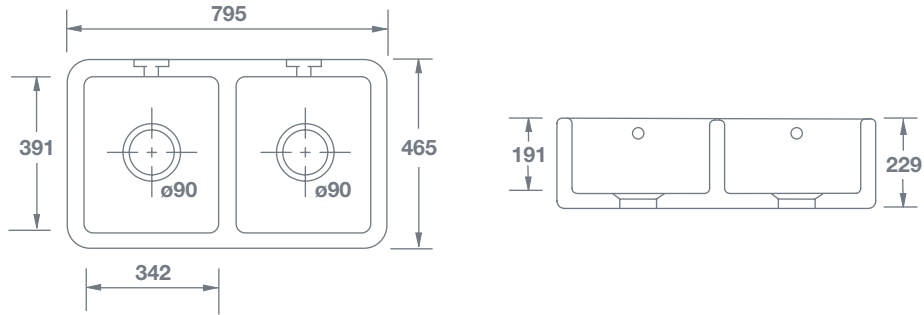

Double Bowl 800

		Dimensions					
Double Bowl 800 White with round overflow	SCLD800WH	(mm)	795	465	229	90	35