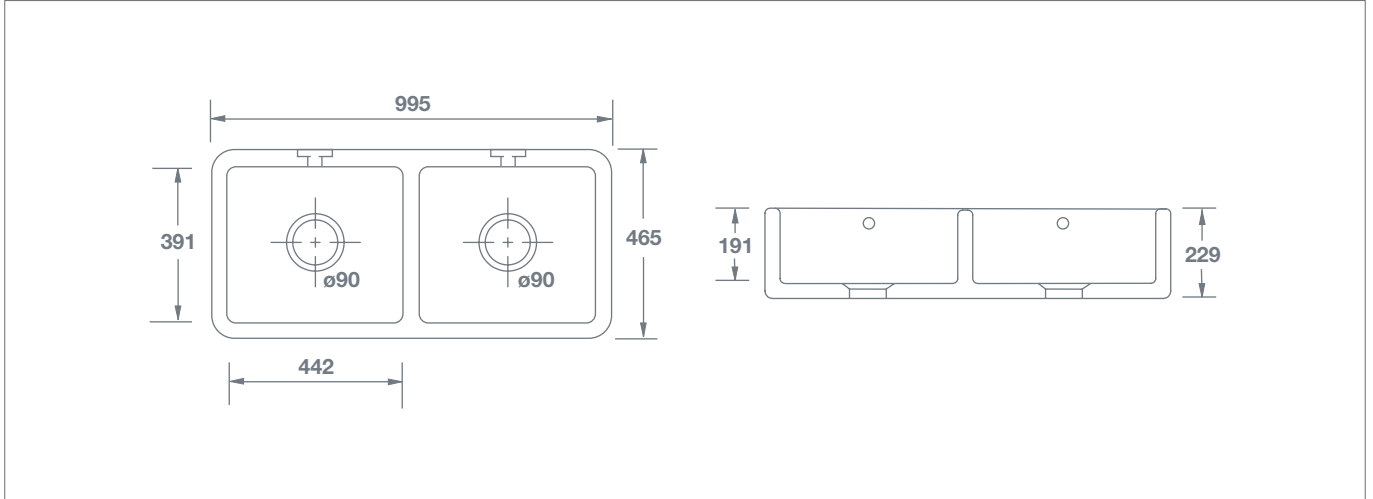

Double Bowl 1000

		Dimensions					
Double Bowl 1000 White with round overflows	SCLD101WH	(mm)	995	465	229	90	70