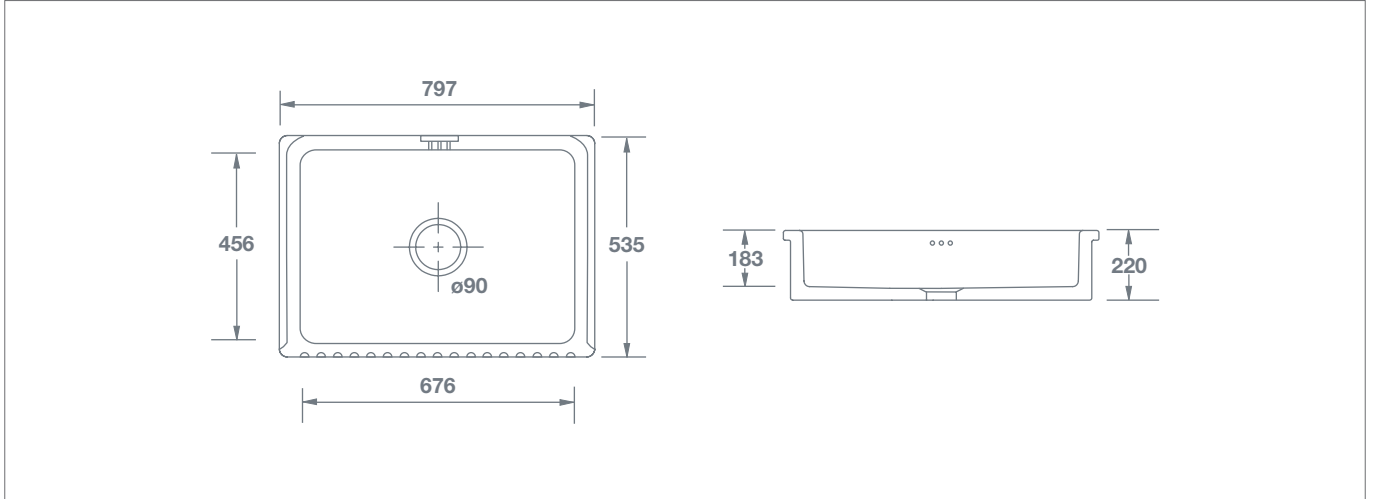

Bowland 800

		Dimensions					
Bowland White with 3 hole overflow	BLF5312WH	(mm)	797	535	220	90	75