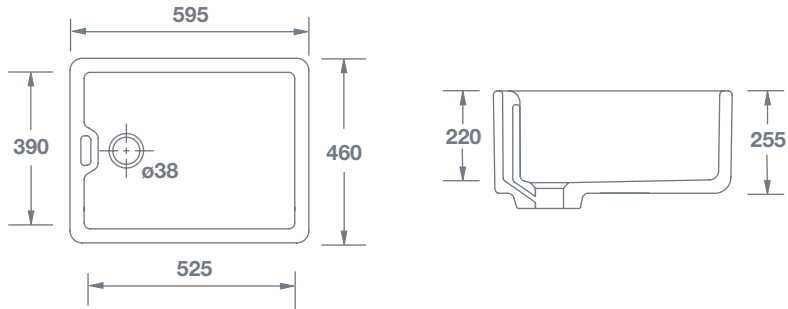

Belfast

		Dimensions						
☐	Belfast White with Traditional Weir overflow	SCBE600WH	(mm)	595	460	255	38	50