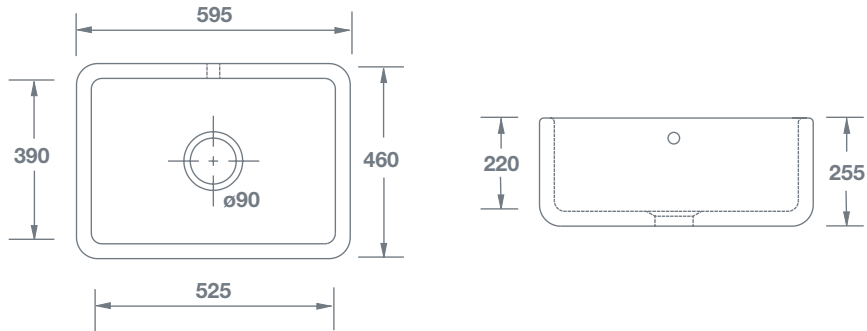

Butler 600

		Dimensions				
Butler 600 White with round overflow	SCBU600WH	(mm)	595	460	90	50