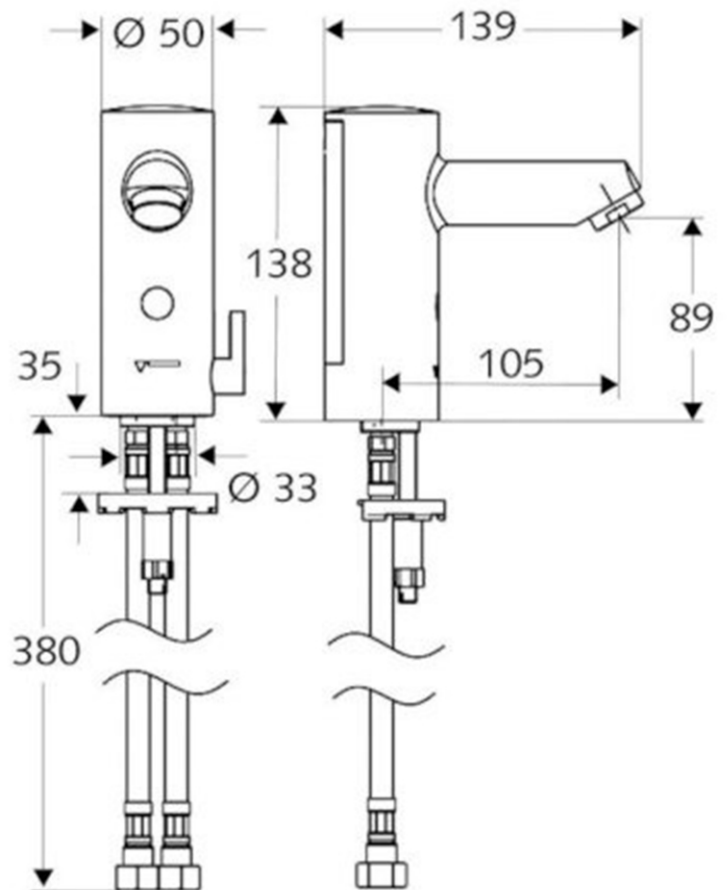

Modus E Basin Mixer Hot/Cold

Mains

Product Image

Product Details

SKU:	012900699
Brand:	Schell
Range:	Modus
Warranty:	2 Years
WELS:	6 Star 5 LPM, Reg #: T29713 (V)

Additional Features

Required Product

Recommended Products

Technical Specification

Additional Notes
 * includes TR01 Transformer

Note: All dimensions are in millimetres and are subject to normal manufacturing variations. Always use the physical product measurements for cut-outs and rough-ins as the technical details shown may differ from the actual product. Use acetic cured silicone sealant. Do not use epoxy type adhesives. Clean with damp cloth. Do not use abrasive cleaners, liquids or pastes.