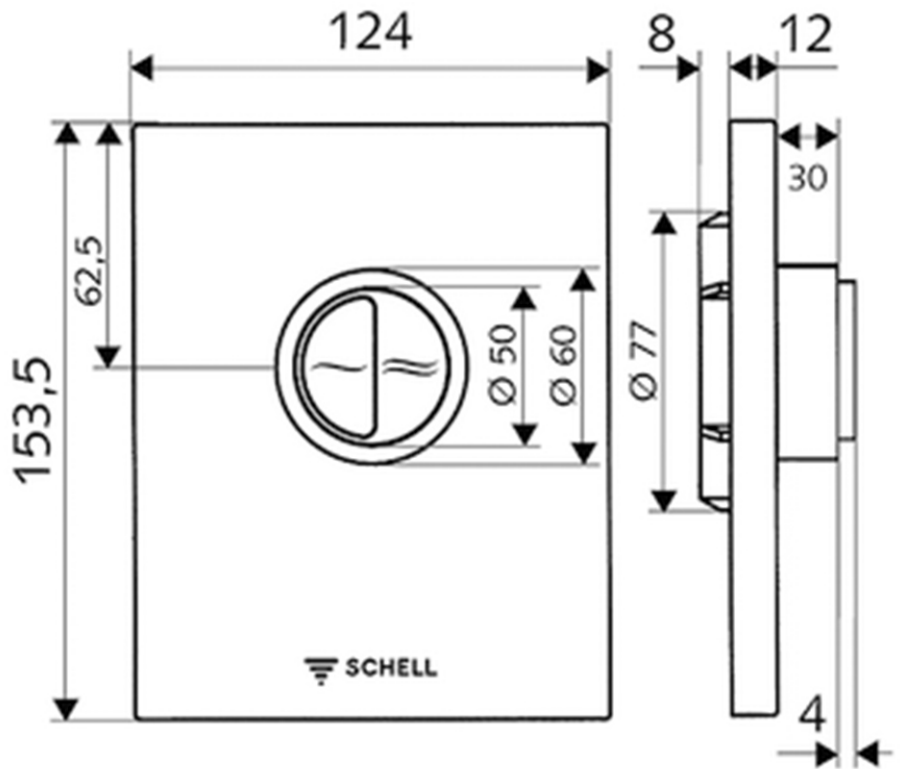

Edition Eco 100 Flush Plate ABS

Chrome

Product Image

Product Details

SKU:	028250699
Brand:	Schell
Range:	Ambition
Warranty:	2 Years
WELS:	N/A

Additional Features

Required Product
011360099 Compact II Flush Valve Body HP

Recommended Products

Additional Notes
* Dual Flush

Technical Specification

Note: All dimensions are in millimetres and are subject to normal manufacturing variations. Always use the physical product measurements for cut-outs and rough-ins as the technical details shown may differ from the actual product. Use acetic cured silicone sealant. Do not use epoxy type adhesives. Clean with damp cloth. Do not use abrasive cleaners, liquids or pastes.